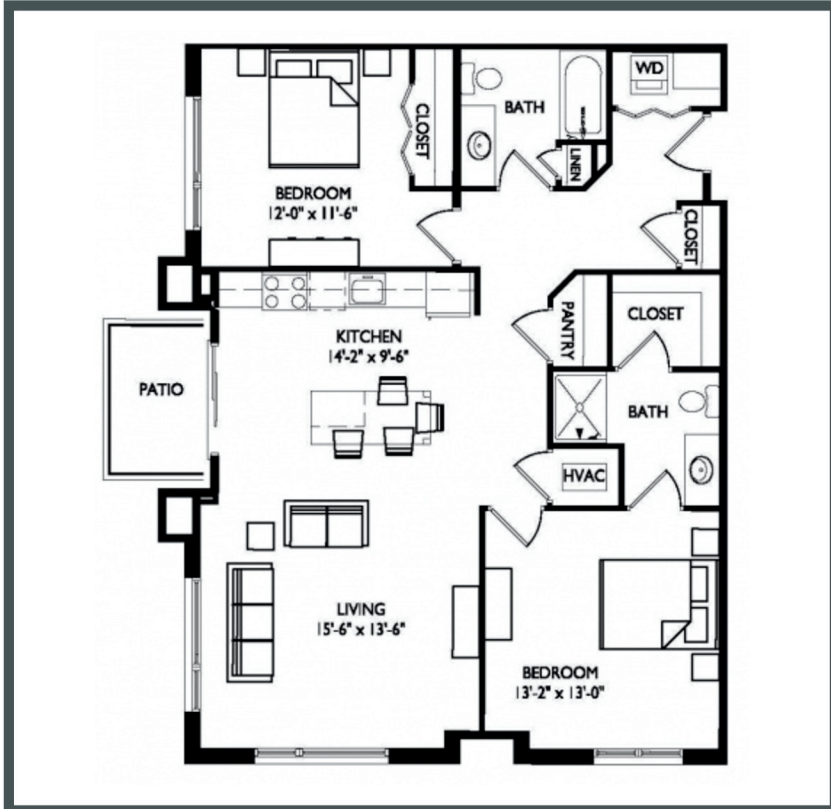

PRIMA

APARTMENTS

Unit W323 - 1,170 sq ft - 2 Bed / 2 Bath

Monthly Rent: _____

Availability Date: _____

Underground Parking: _____

Notes: _____

AVANTE
PROPERTIES