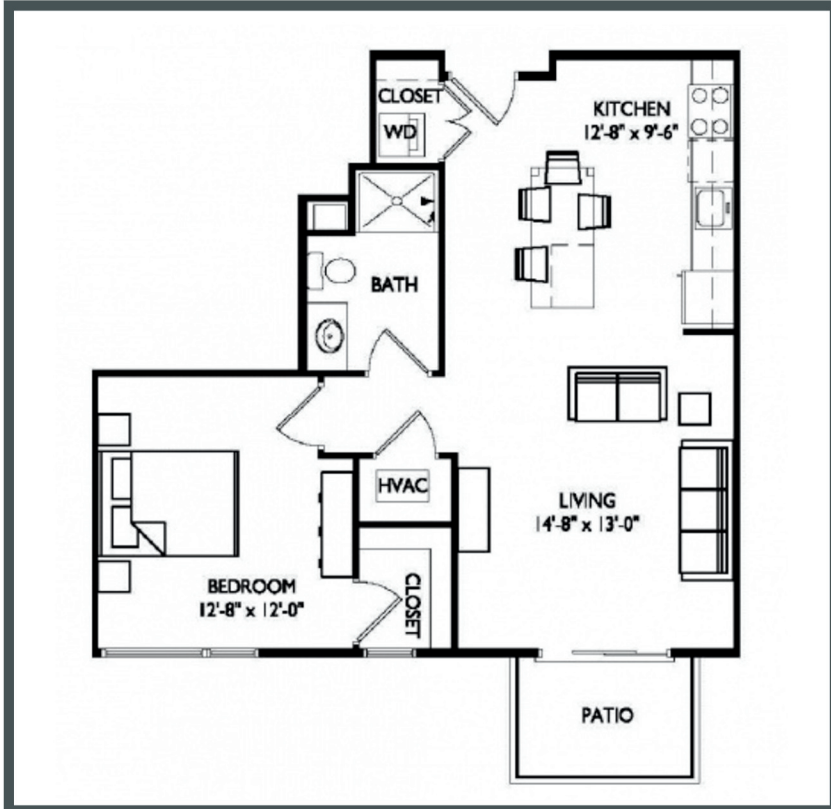

PRIMA

APARTMENTS

Unit W321 - 743 sq ft - 1 Bed / 1 Bath

Monthly Rent: _____

Availability Date: _____

Underground Parking: _____

Notes: _____

AVANTE
PROPERTIES