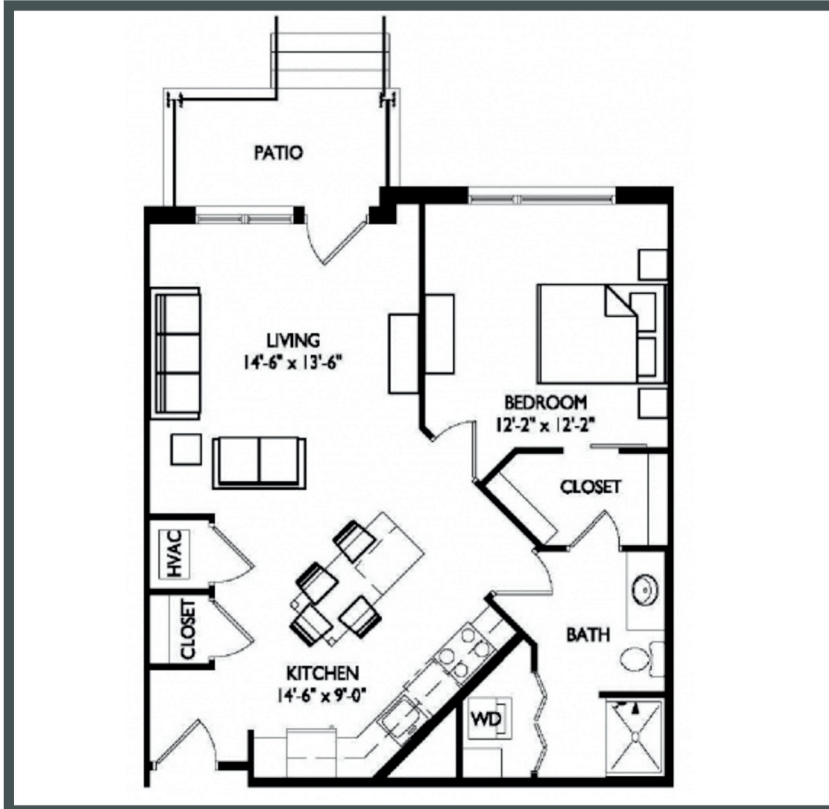

PRIMA

APARTMENTS

Unit W318 - 793 sq ft - 1 Bed / 1 Bath

Monthly Rent: _____

Availability Date: _____

Underground Parking: _____

Notes: _____

AVANTE
PROPERTIES