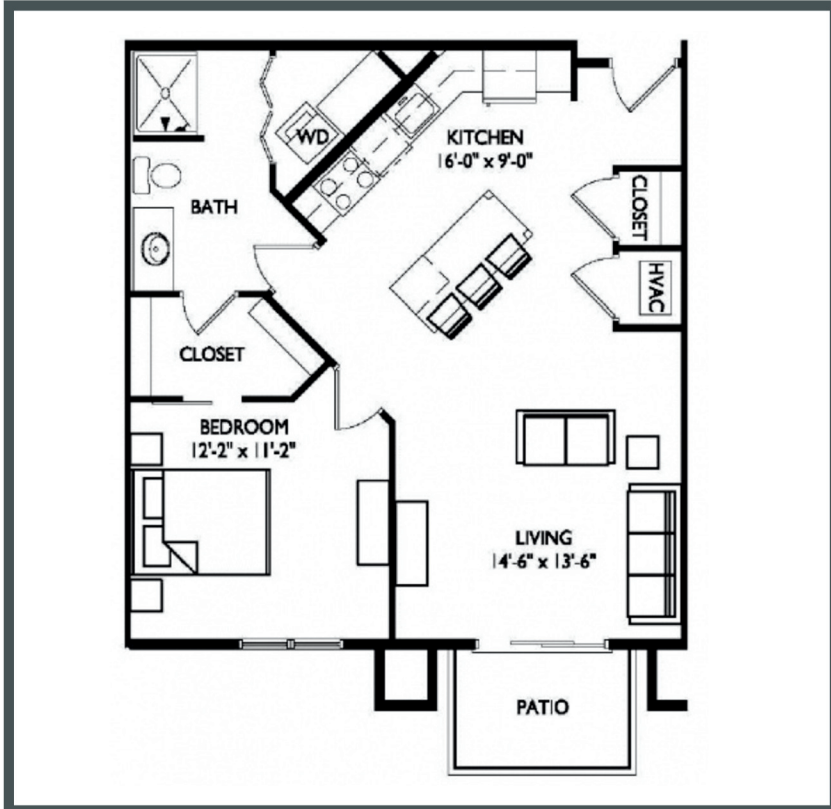

PRIMA

APARTMENTS

Unit W315 - 780 sq ft - 1 Bed / 1 Bath

Monthly Rent: _____

Availability Date: _____

Underground Parking: _____

Notes: _____

AVANTE
PROPERTIES