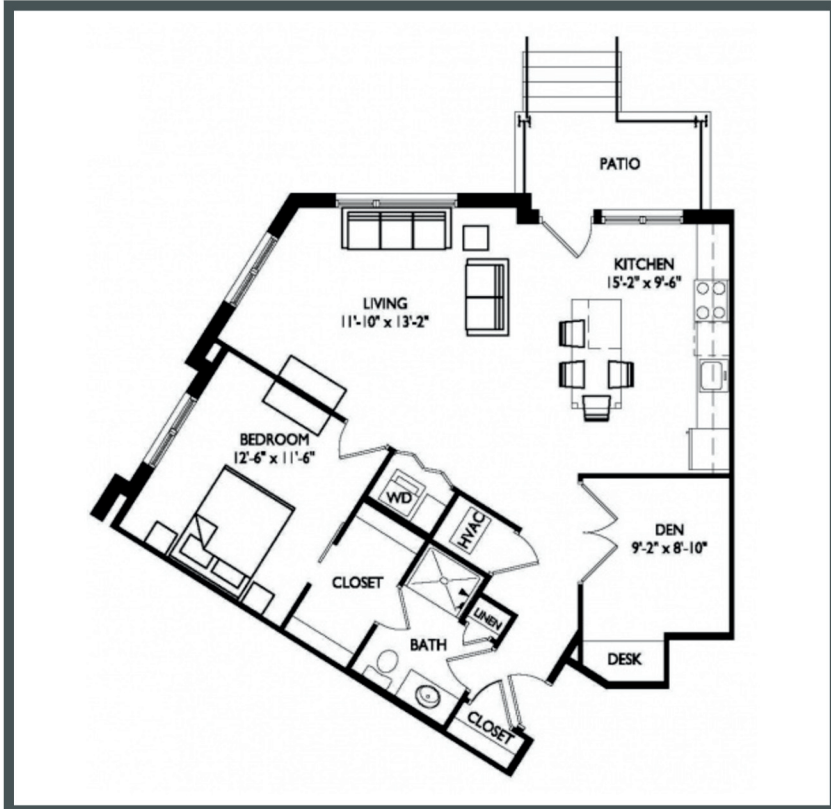

PRIMA

APARTMENTS

Unit W310 - 986 sq ft - 1 Bed + Den

Monthly Rent: _____

Availability Date: _____

Underground Parking: _____

Notes: _____

AVANTE
PROPERTIES