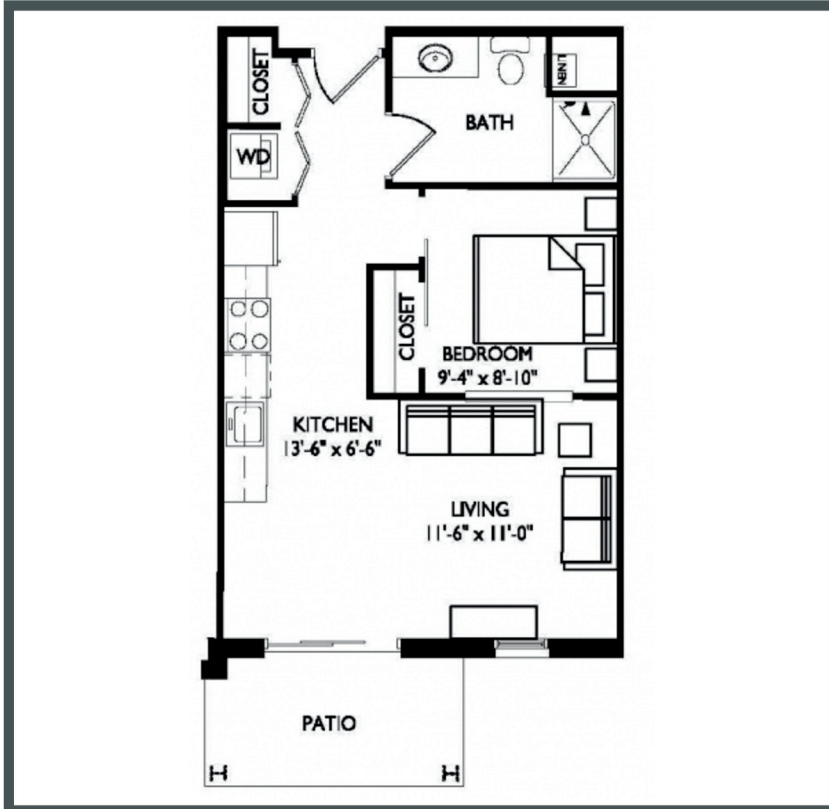

PRIMA

APARTMENTS

Unit W307 - 559 sq ft - Studio

Monthly Rent: _____

Availability Date: _____

Underground Parking: _____

Notes: _____

AVANTE
PROPERTIES