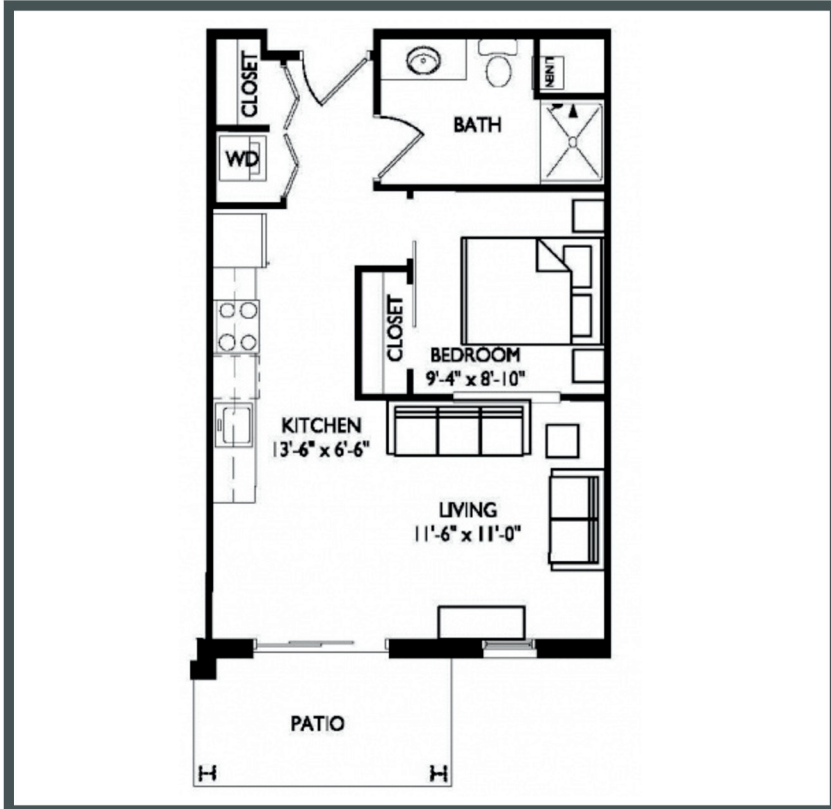

PRIMA

APARTMENTS

Unit W305 - 572 sq ft - Studio

Monthly Rent: _____

Availability Date: _____

Underground Parking: _____

Notes: _____

AVANTE
PROPERTIES