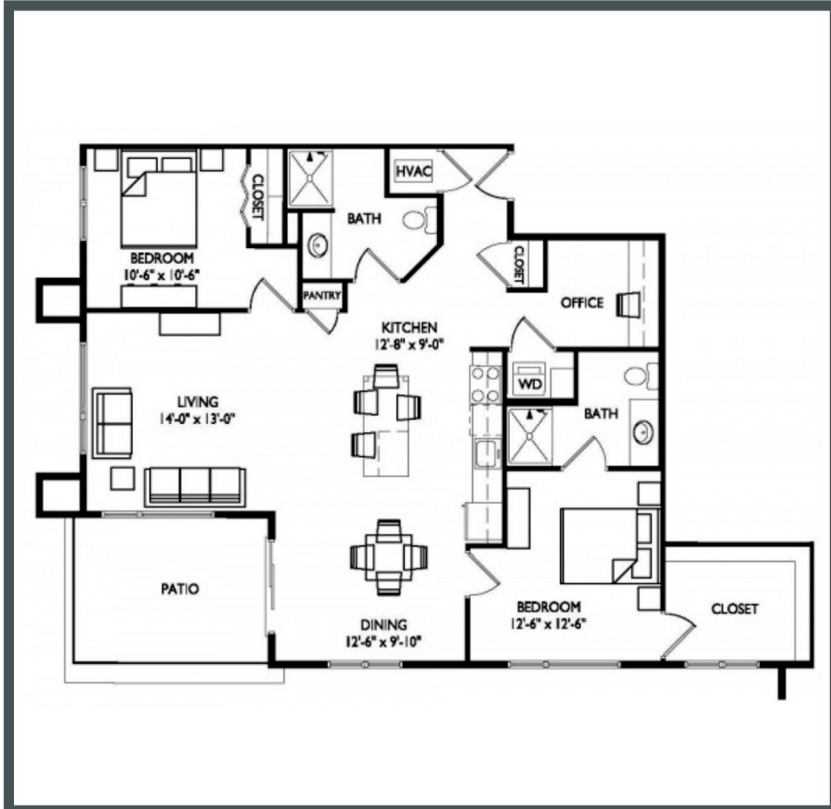

PRIMA

APARTMENTS

Unit W301 - 1,288 sq ft - 2 Bed + Den

Monthly Rent: _____

Availability Date: _____

Underground Parking: _____

Notes: _____

AVANTE
PROPERTIES