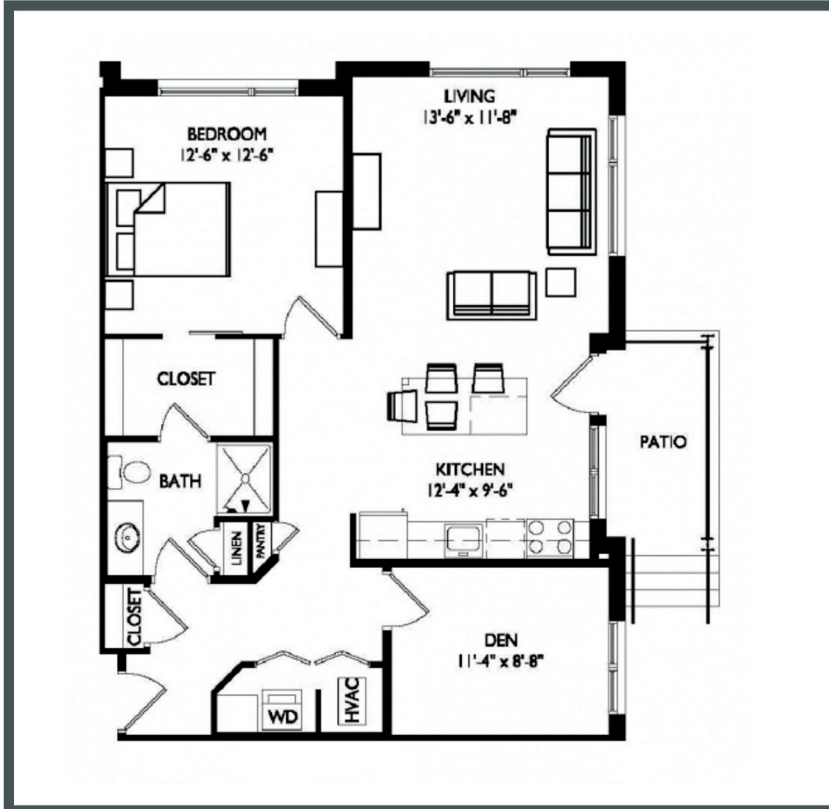

PRIMA

APARTMENTS

Unit W224 - 1,013 sq ft - 1 Bed / 1 Bath

Monthly Rent: _____

Availability Date: _____

Underground Parking: _____

Notes: _____

AVANTE
PROPERTIES