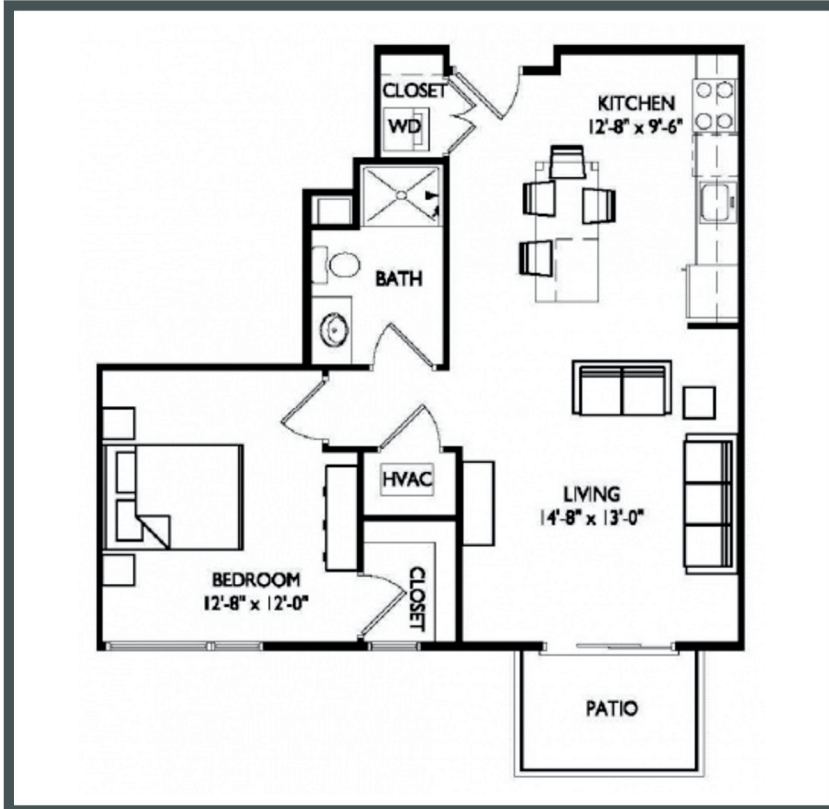

PRIMA

APARTMENTS

Unit W221 - 743 sq ft - 1 Bed / 1 Bath

Monthly Rent: _____

Availability Date: _____

Underground Parking: _____

Notes: _____

AVANTE
PROPERTIES