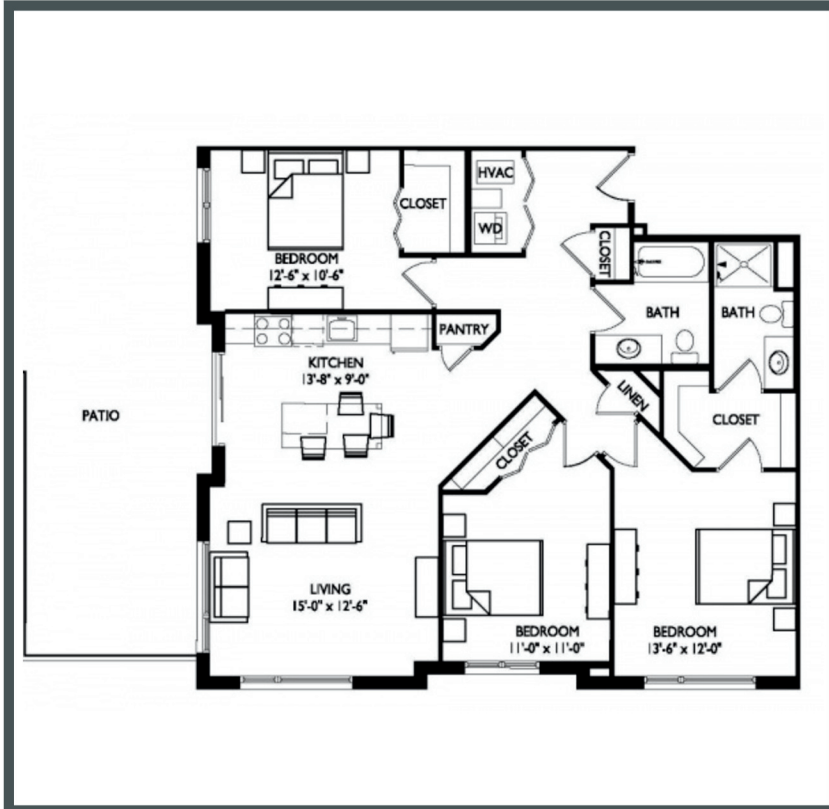

PRIMA

APARTMENTS

Unit W101 - 1,353 sq ft - 3 Bed / 2 Bath

Monthly Rent: _____

Availability Date: _____

Underground Parking: _____

Notes: _____

AVANTE
PROPERTIES