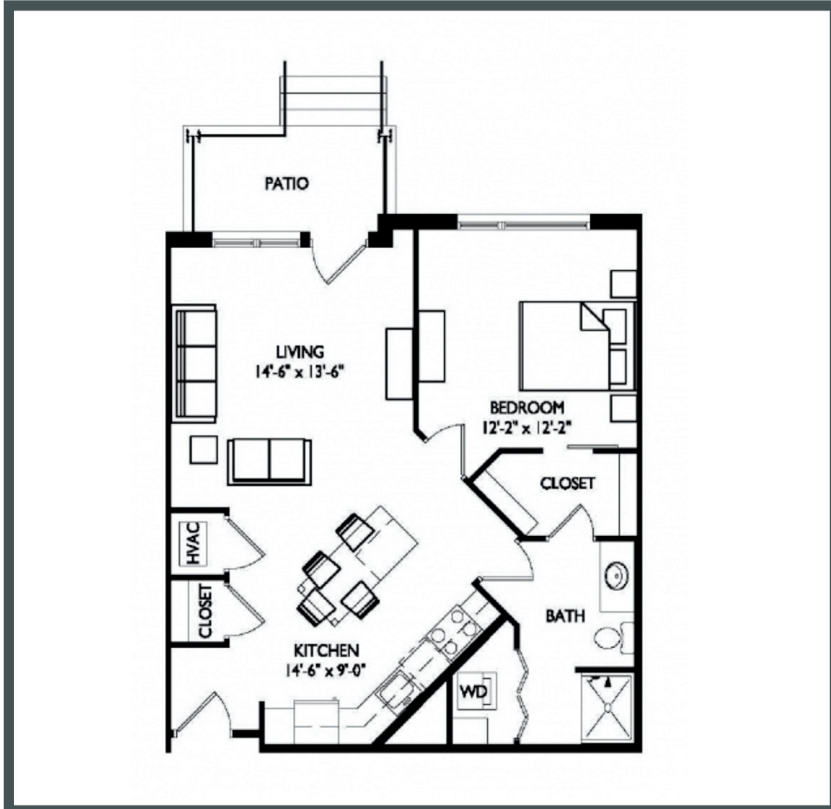

PRIMA

APARTMENTS

Unit W112 - 792 sq ft - 1 Bed / 1 Bath

Monthly Rent: _____

Availability Date: _____

Underground Parking: _____

Notes: _____

AVANTE
PROPERTIES