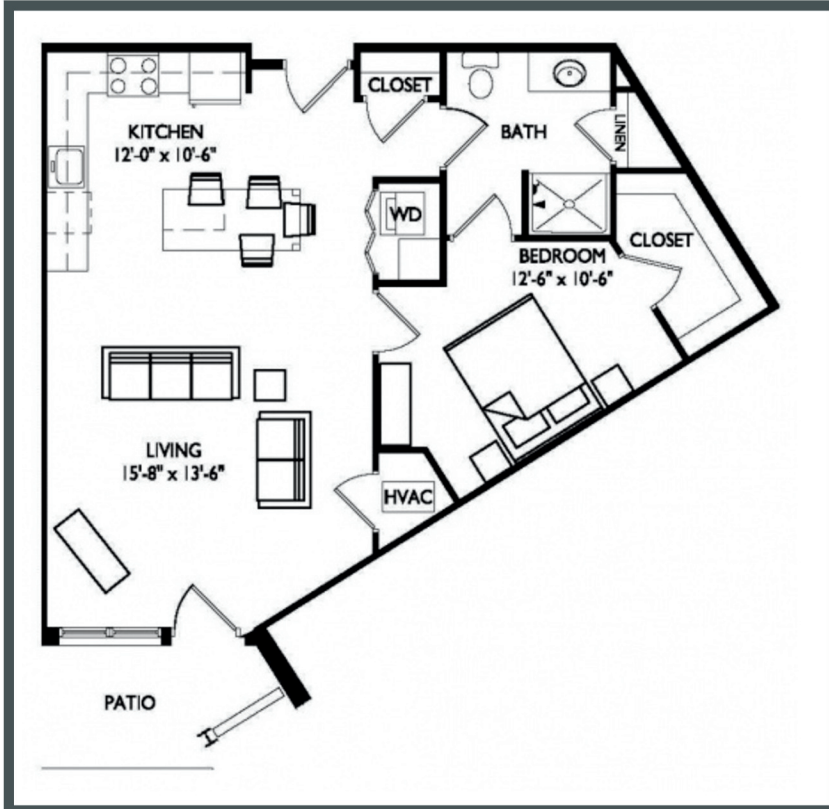

PRIMA

APARTMENTS

Unit W108 - 808 sq ft - 1 Bed / 1 Bath

Monthly Rent: _____

Availability Date: _____

Underground Parking: _____

Notes: _____

AVANTE
PROPERTIES

Follow Us @AvanteProperties  

Get To Know Us @ www.AvanteProperties.com

PRIMA

APARTMENTS

Unit W109 - 784 sq ft - 1 Bed / 1 Bath

Monthly Rent: _____

Availability Date: _____

Underground Parking: _____