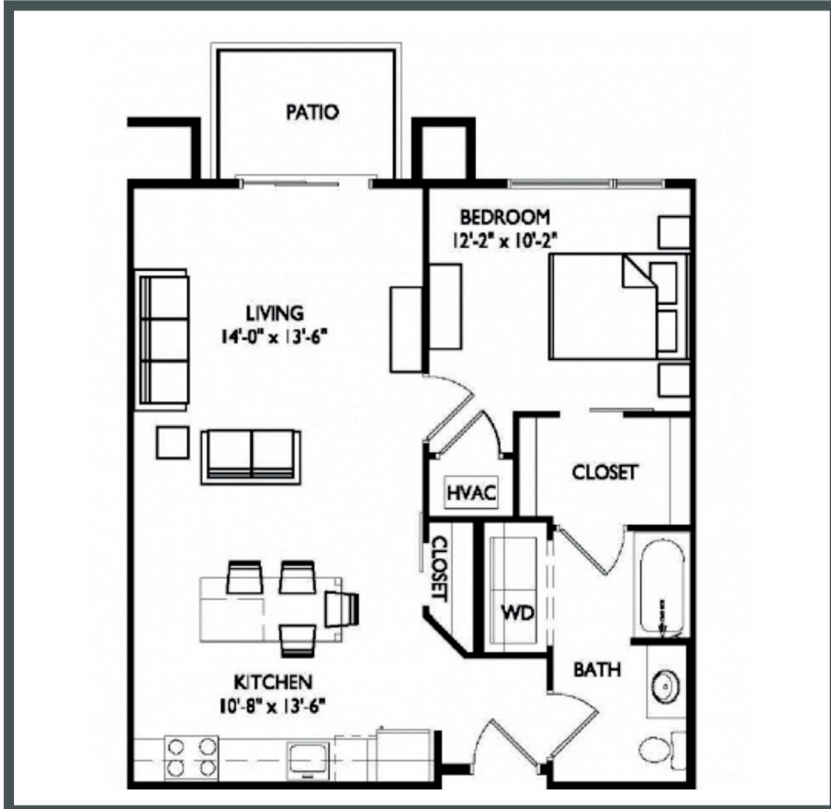

PRIMA

APARTMENTS

Unit W108 - 808 sq ft - 1 Bed / 1 Bath

Monthly Rent: _____

Availability Date: _____

Underground Parking: _____

Notes: _____

AVANTE
PROPERTIES