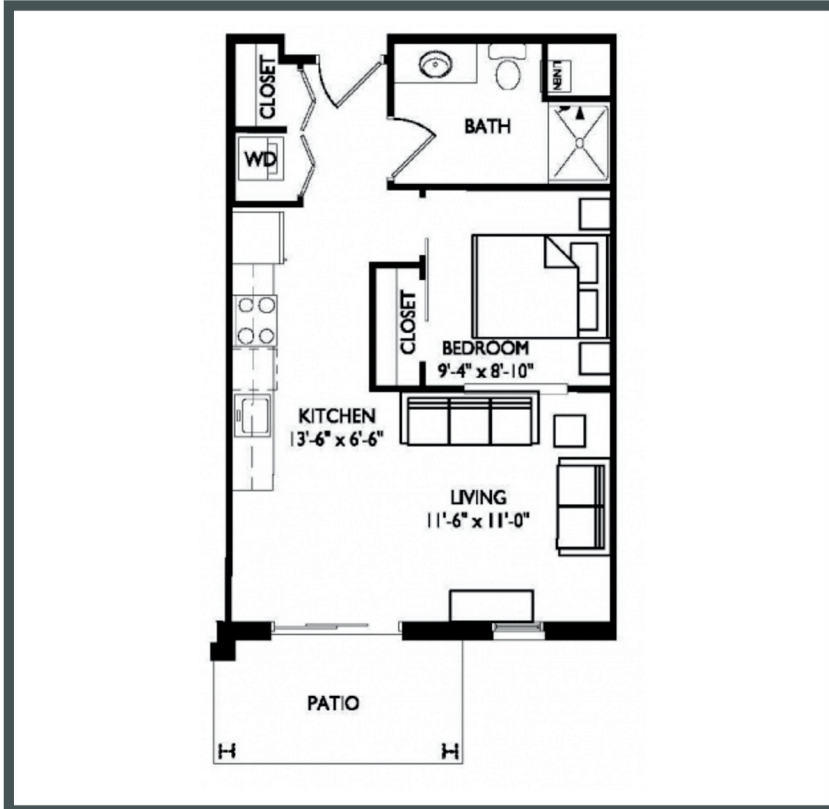

PRIMA

APARTMENTS

Unit W107 - 546 sq ft - Studio

Monthly Rent: _____

Availability Date: _____

Underground Parking: _____

Notes: _____

AVANTE
PROPERTIES