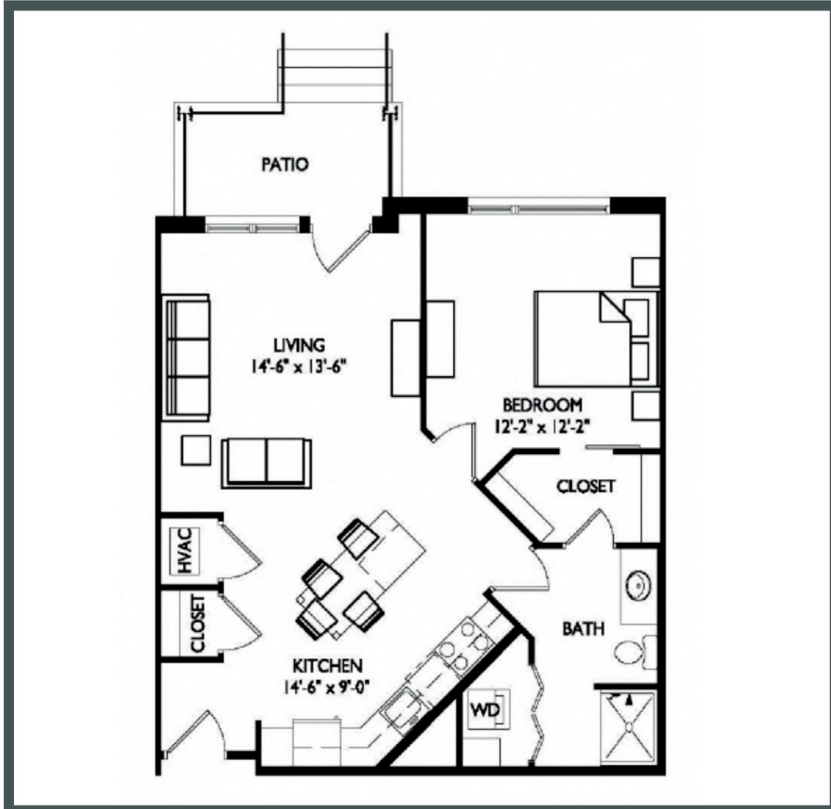

PRIMA

APARTMENTS

Unit W218 - 792 sq ft - 1 Bed / 1 Bath

Monthly Rent: _____

Availability Date: _____

Underground Parking: _____

Notes: _____

AVANTE
PROPERTIES