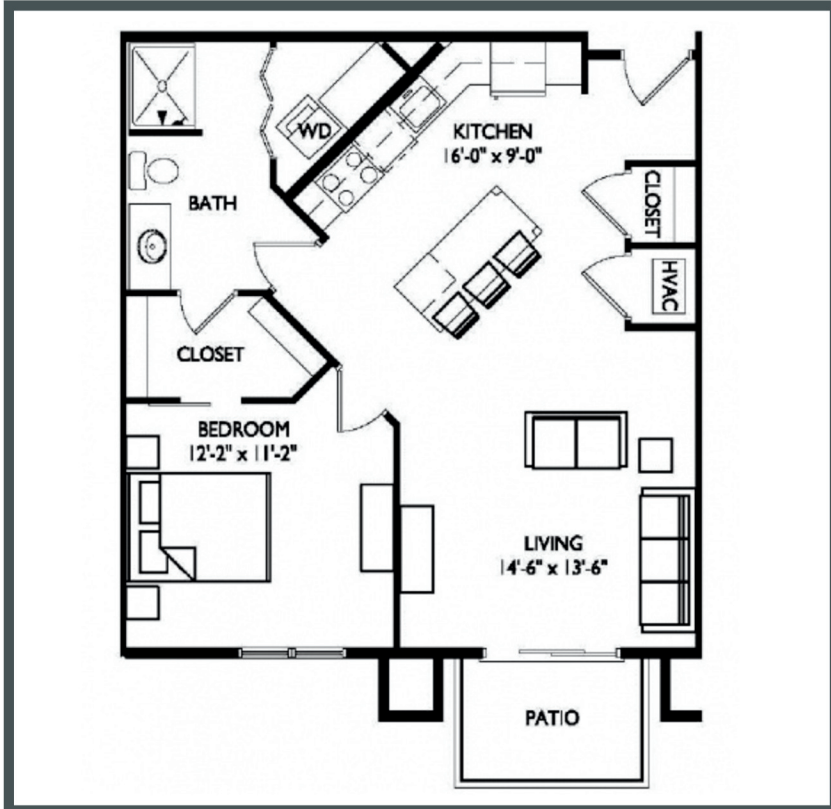

PRIMA

APARTMENTS

Unit W217 - 780 sq ft - 1 Bed / 1 Bath

Monthly Rent: _____

Availability Date: _____

Underground Parking: _____

Notes: _____

AVANTE
PROPERTIES