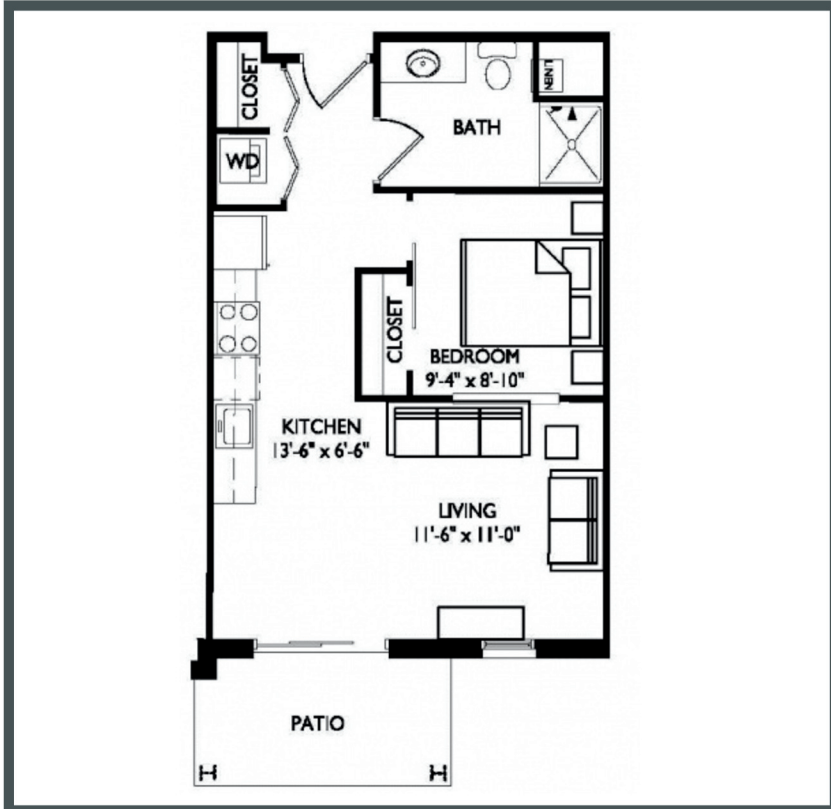

PRIMA

APARTMENTS

Unit W105 - 546 sq ft - Studio

Monthly Rent: _____

Availability Date: _____

Underground Parking: _____

Notes: _____

AVANTE
PROPERTIES