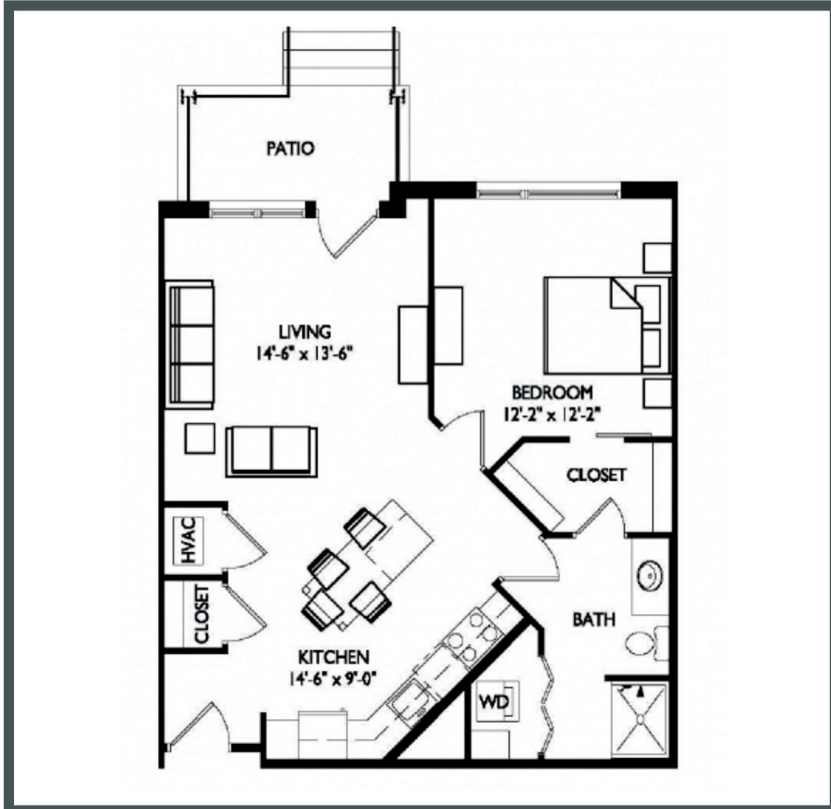

PRIMA

APARTMENTS

Unit W212 - 792 sq ft - 1 Bed / 1 Bath

Monthly Rent: _____

Availability Date: _____

Underground Parking: _____

Notes: _____

AVANTE
PROPERTIES