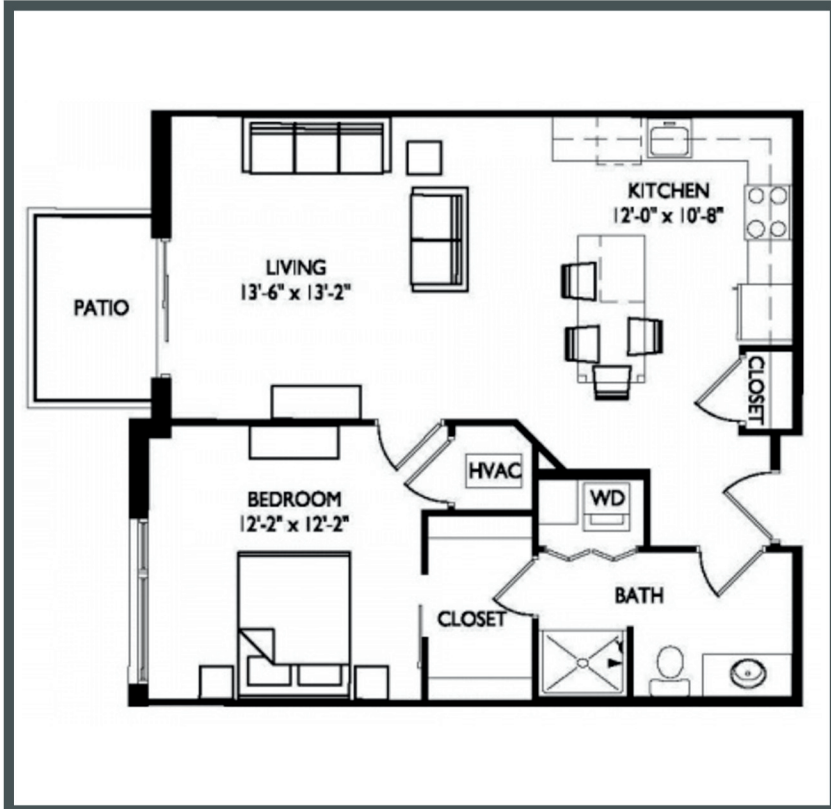

PRIMA

APARTMENTS

Unit W204 - 790 sq ft - 1 Bed / 1 Bath

Monthly Rent: _____

Availability Date: _____

Underground Parking: _____

Notes: _____

AVANTE
PROPERTIES