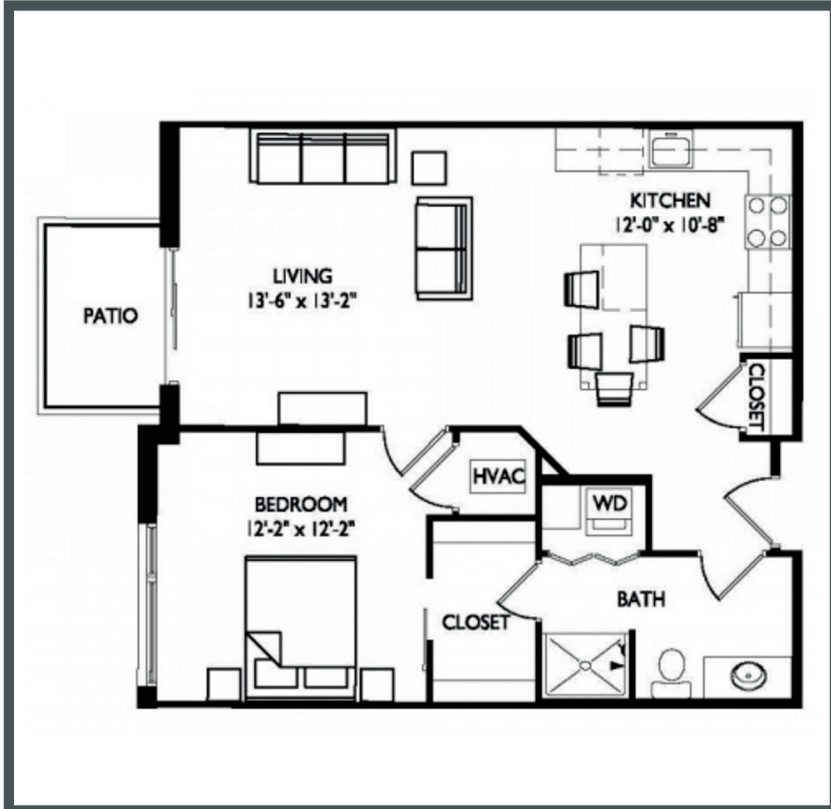

PRIMA

APARTMENTS

Unit W104 - 790 sq ft - 1 Bed / 1 Bath

Monthly Rent: _____

Availability Date: _____

Underground Parking: _____

Notes: _____

AVANTE
PROPERTIES