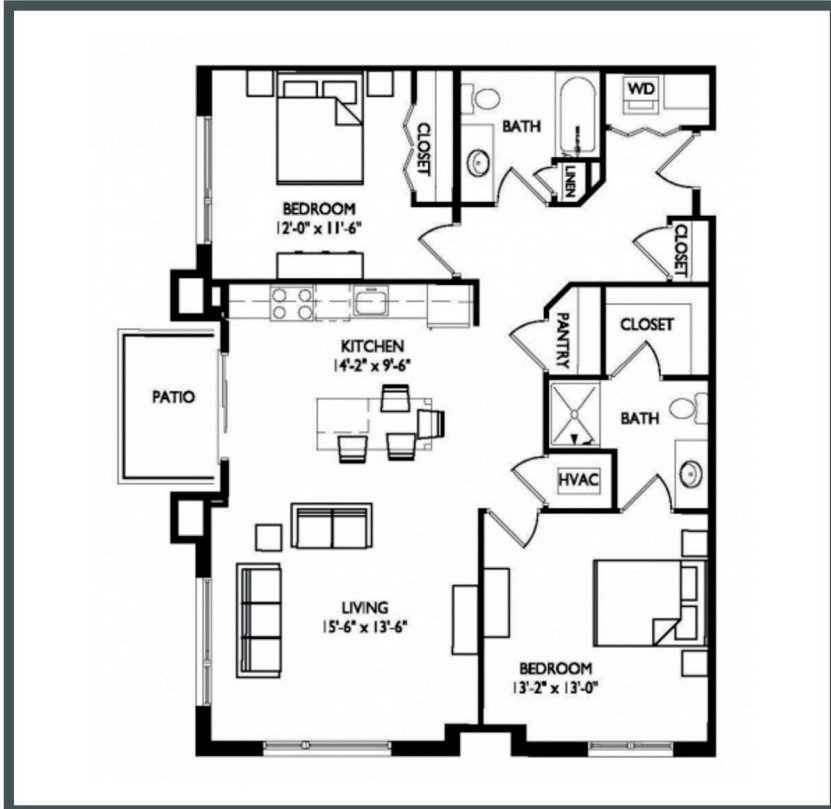

PRIMA

APARTMENTS

Unit W202 - 1,180 sq ft - 2 Bed / 2 Bath

Monthly Rent: _____

Availability Date: _____

Underground Parking: _____

Notes: _____

AVANTE
PROPERTIES