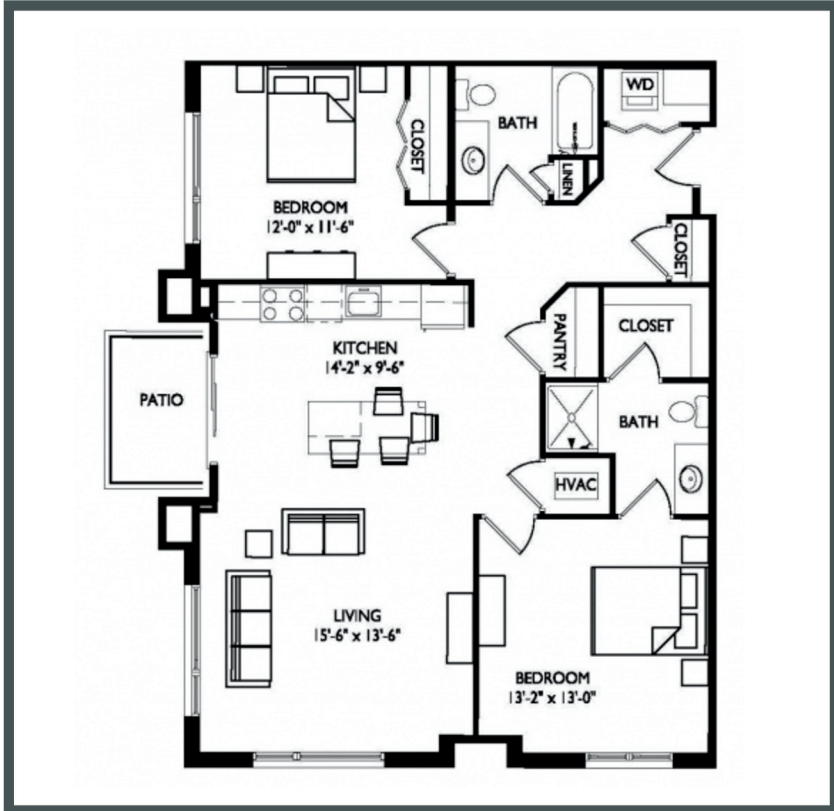

PRIMA

APARTMENTS

Unit W123 - 1,180 sq ft - 2 Bed / 2 Bath

Monthly Rent: _____

Availability Date: _____

Underground Parking: _____

Notes: _____

AVANTE
PROPERTIES