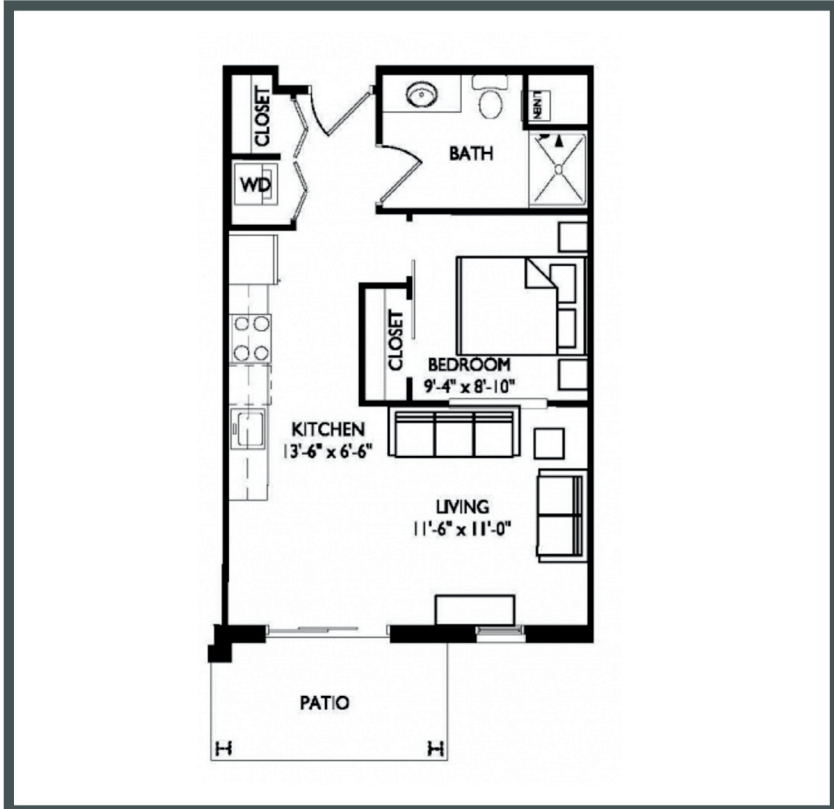

PRIMA

APARTMENTS

Unit W121 - 546 sq ft - Studio

Monthly Rent: _____

Availability Date: _____

Underground Parking: _____

Notes: _____

AVANTE
PROPERTIES