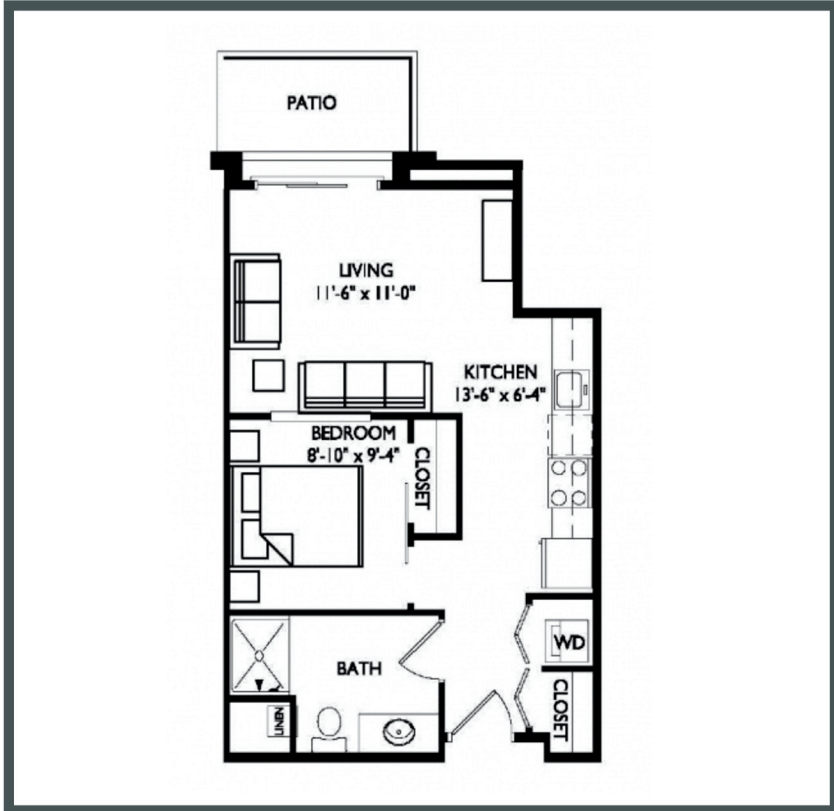

## Unit W120 - 527 sq ft - Studio

Monthly Rent: \_\_\_\_\_

Availability Date: \_\_\_\_\_

Underground Parking: \_\_\_\_\_

Notes: \_\_\_\_\_

\_\_\_\_\_

\_\_\_\_\_

**AVANTE**  
PROPERTIES