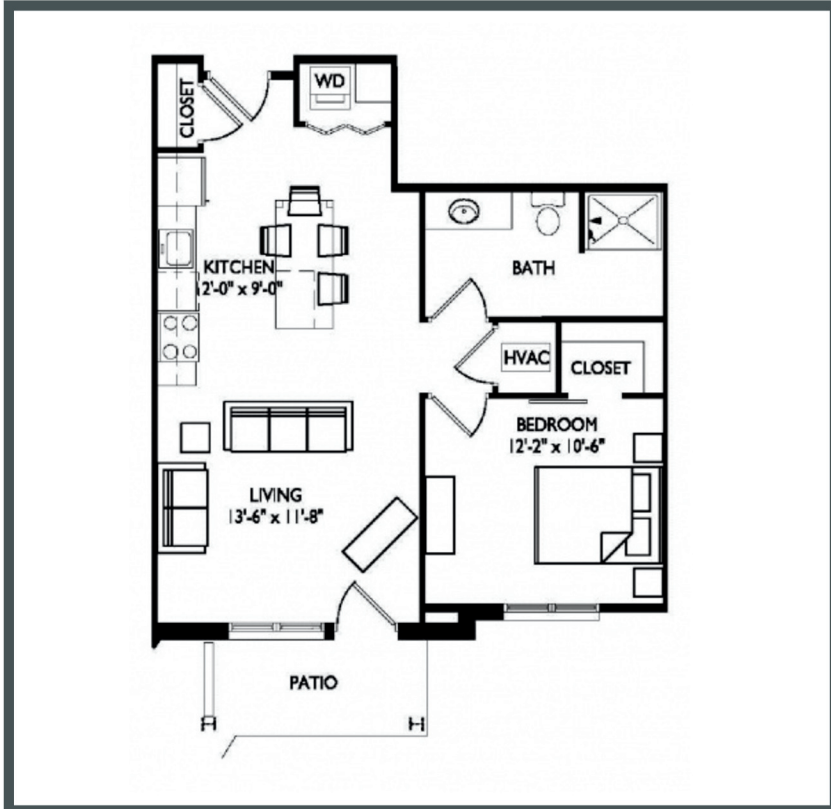

PRIMA

APARTMENTS

Unit W113 - 701 sq ft - 1 Bed / 1 Bath

Monthly Rent: _____

Availability Date: _____

Underground Parking: _____

Notes: _____

AVANTE
PROPERTIES