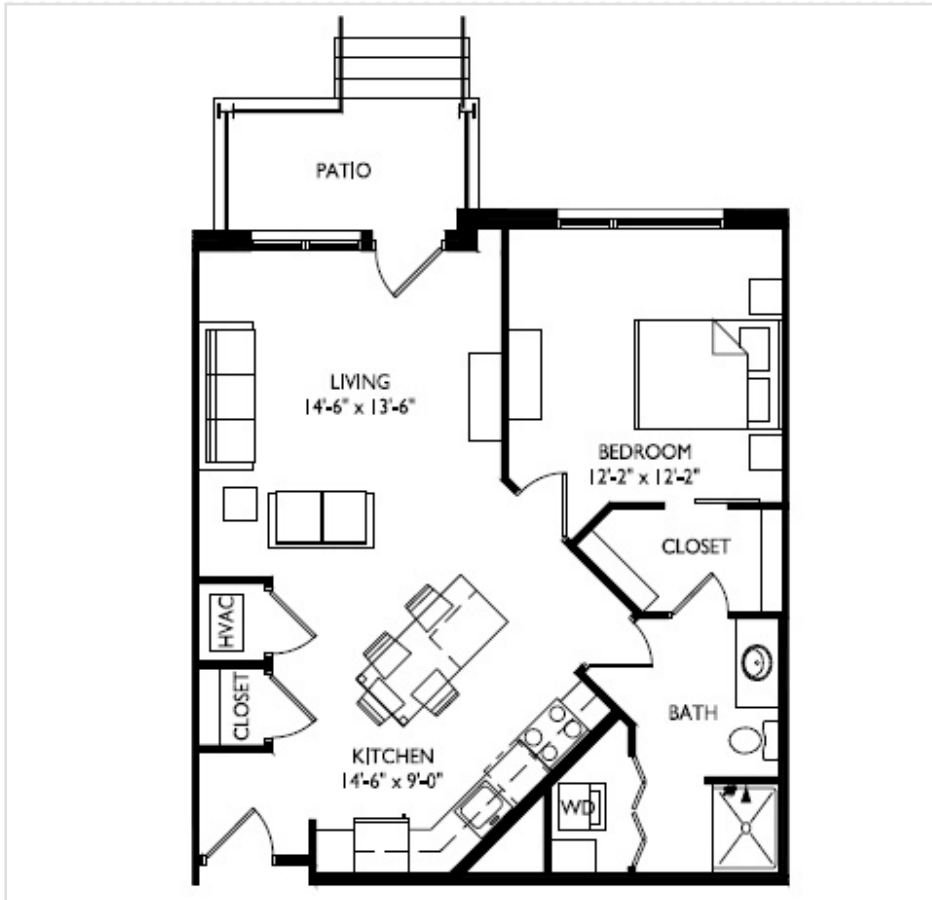

PRIMA Apartments
WEST

Unit W-216

792 square feet
1 bedroom
1 bathroom

LEASING INFORMATION:

Call 608.441.9999

Visit AvanteProperties.com / or email Rent@AvanteProperties.com