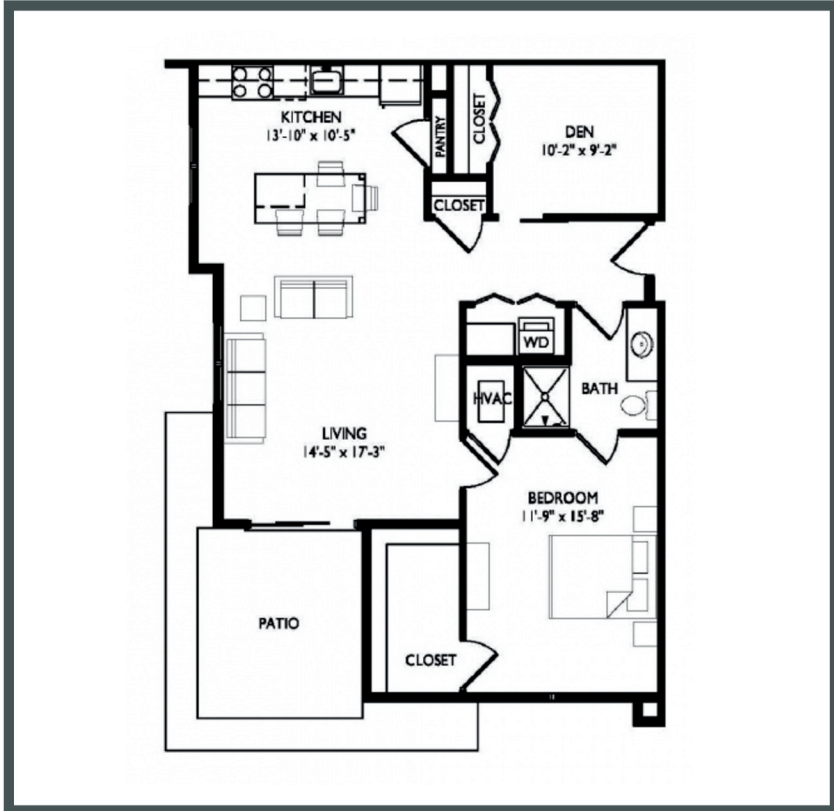

PRIMA

APARTMENTS

Unit E327 - 964 sq ft - 1 Bed + Den

Monthly Rent: _____

Availability Date: _____

Underground Parking: _____

Notes: _____

AVANTE
PROPERTIES