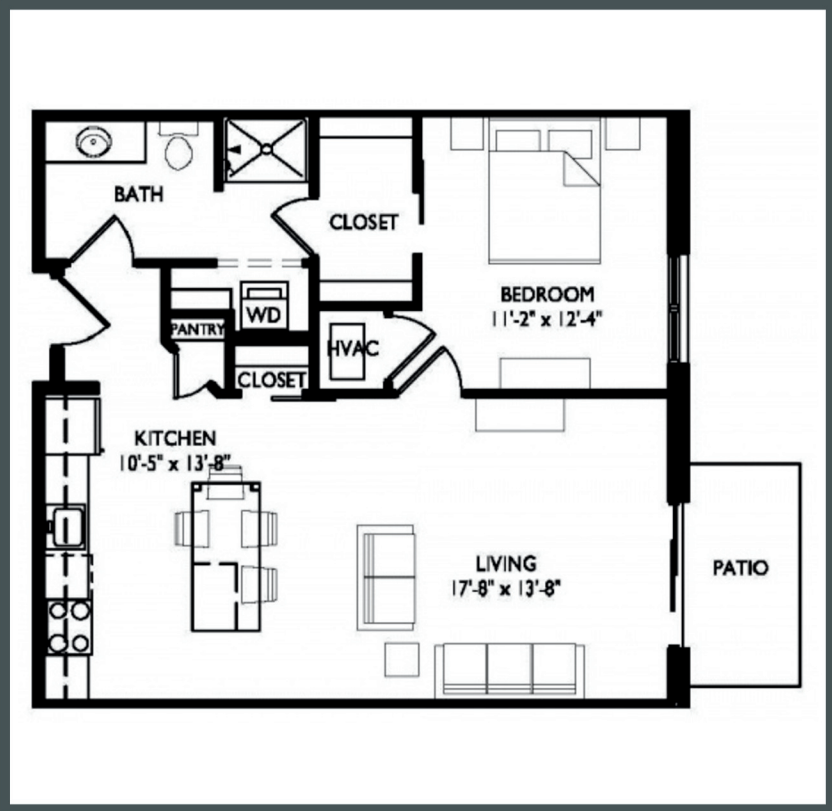

PRIMA

APARTMENTS

Unit E212 - 784 sq ft - 1 Bed / 1 Bath

Monthly Rent: _____

Availability Date: _____

Underground Parking: _____

Notes: _____

AVANTE
PROPERTIES