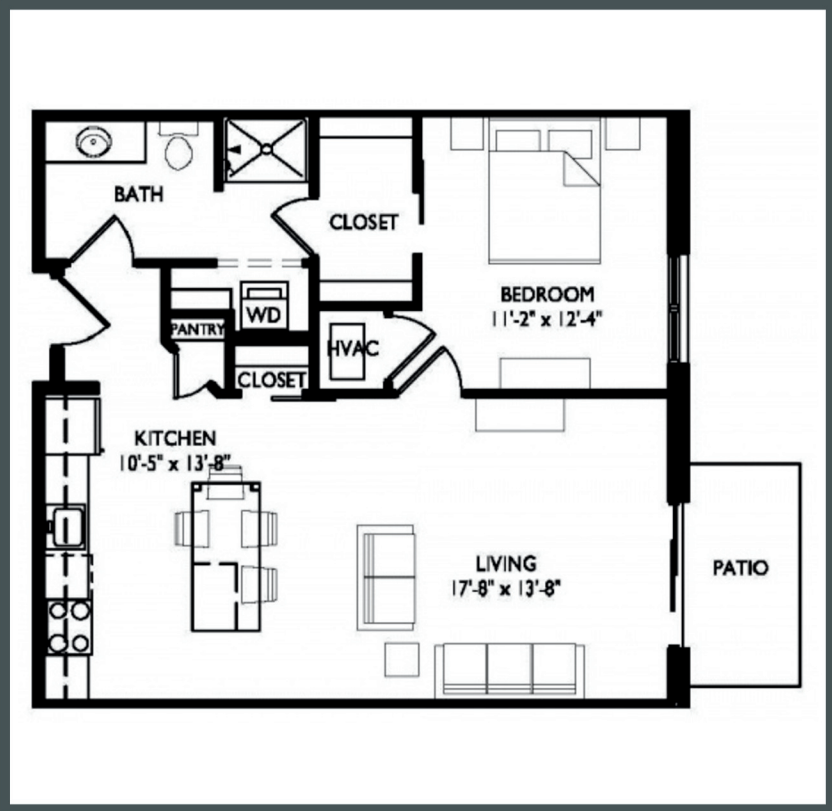

PRIMA

APARTMENTS

Unit E214 - 784 sq ft - 1 Bed / 1 Bath

Monthly Rent: _____

Availability Date: _____

Underground Parking: _____

Notes: _____

AVANTE
PROPERTIES