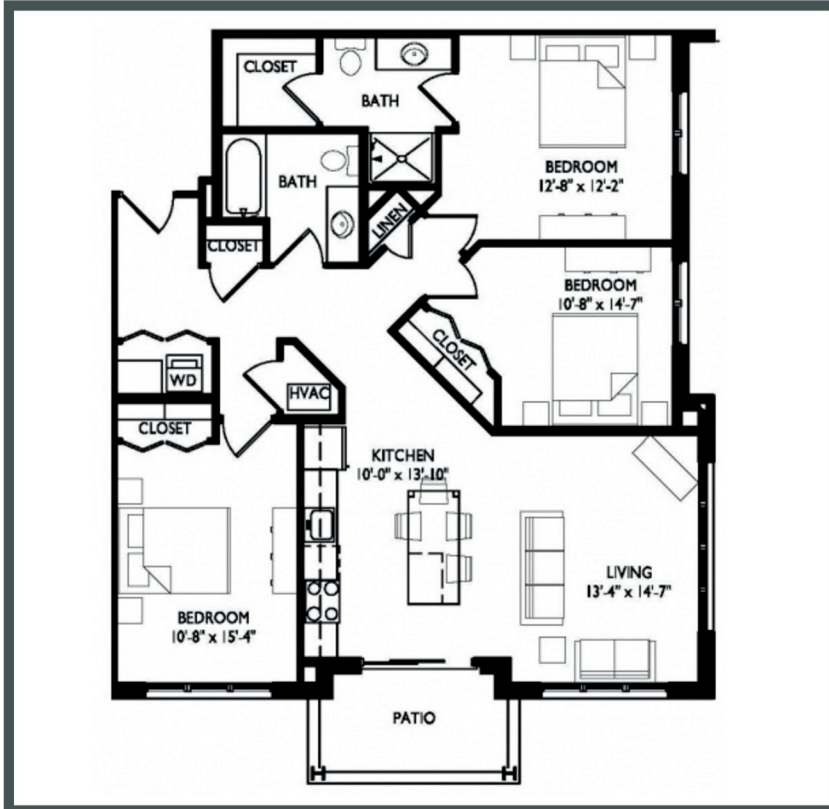

PRIMA

APARTMENTS

Unit E326 - 1,305 sq ft - 3 Bed / 2 Bath

Monthly Rent: _____

Availability Date: _____

Underground Parking: _____

Notes: _____

AVANTE
PROPERTIES