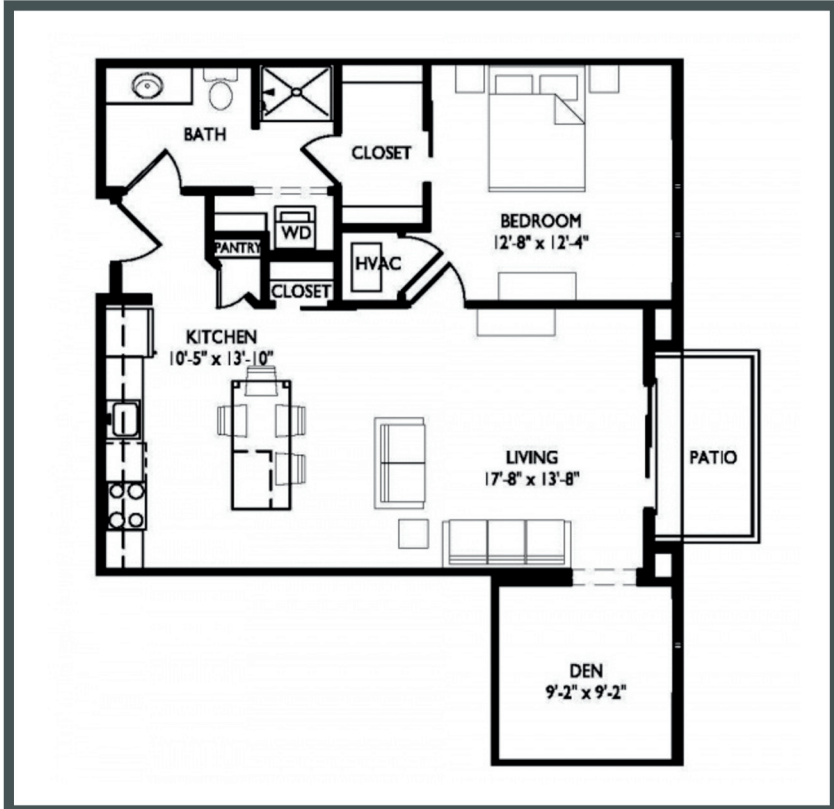

## APARTMENTS

Unit E324 - 884 sq ft - 1 Bed + Den

Monthly Rent: \_\_\_\_\_

Availability Date: \_\_\_\_\_

Underground Parking: \_\_\_\_\_

Notes: \_\_\_\_\_

\_\_\_\_\_

\_\_\_\_\_