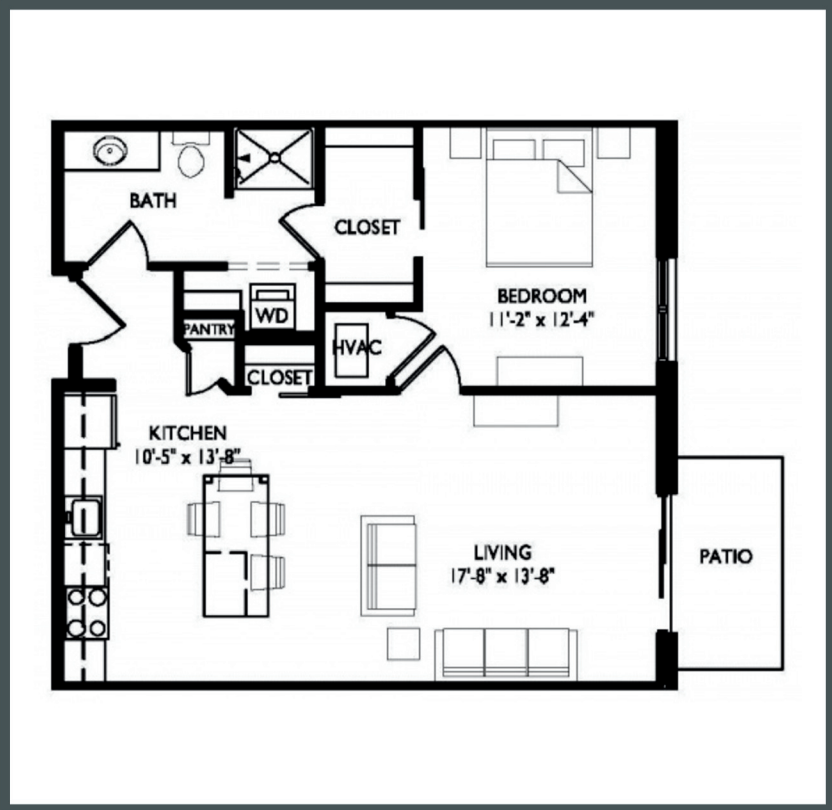

## APARTMENTS

Unit E320 - 784 sq ft - 1 Bed / 1 Bath

Monthly Rent: \_\_\_\_\_

Availability Date: \_\_\_\_\_

Underground Parking: \_\_\_\_\_

Notes: \_\_\_\_\_

\_\_\_\_\_

\_\_\_\_\_