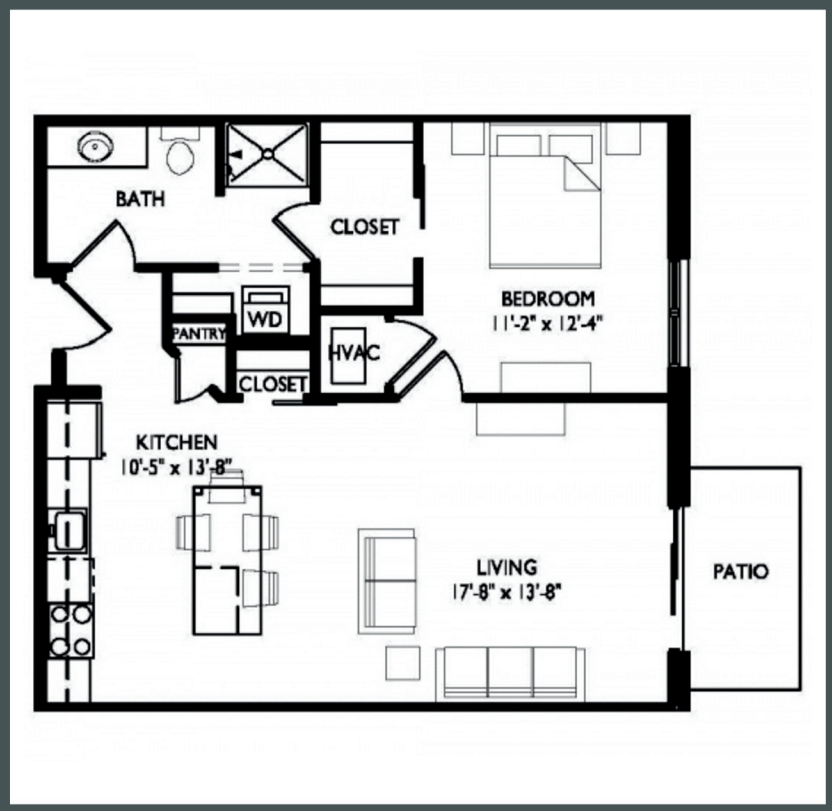

## APARTMENTS

Unit E318 - 784 sq ft - 1 Bed / 1 Bath

Monthly Rent: \_\_\_\_\_

Availability Date: \_\_\_\_\_

Underground Parking: \_\_\_\_\_

Notes: \_\_\_\_\_

\_\_\_\_\_

\_\_\_\_\_