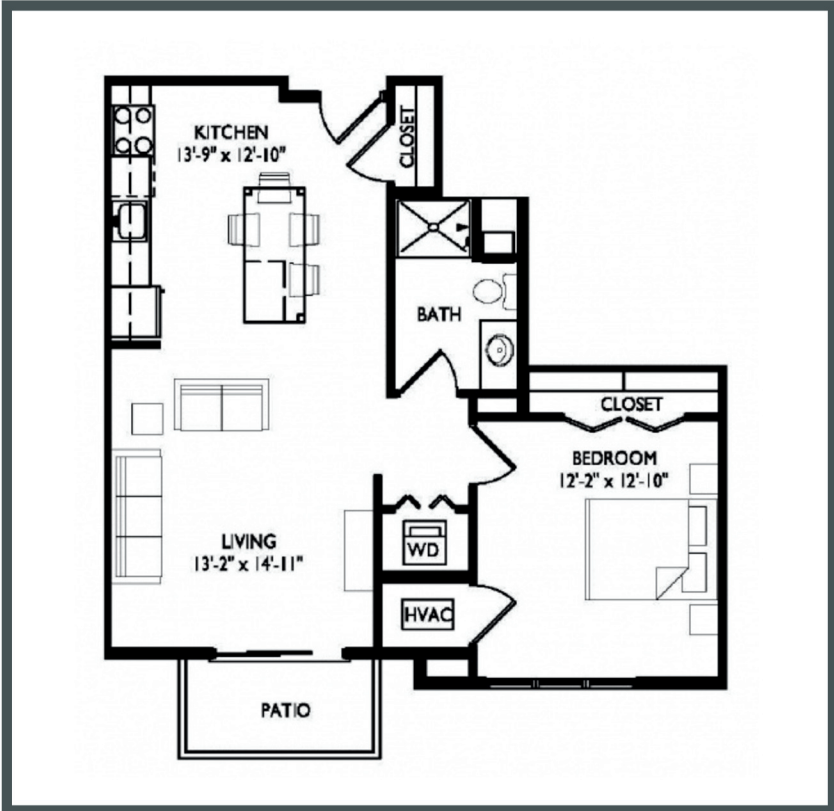

PRIMA

APARTMENTS

Unit E315 - 764 sq ft - 1 Bed / 1 Bath

Monthly Rent: _____

Availability Date: _____

Underground Parking: _____

Notes: _____

AVANTE
PROPERTIES