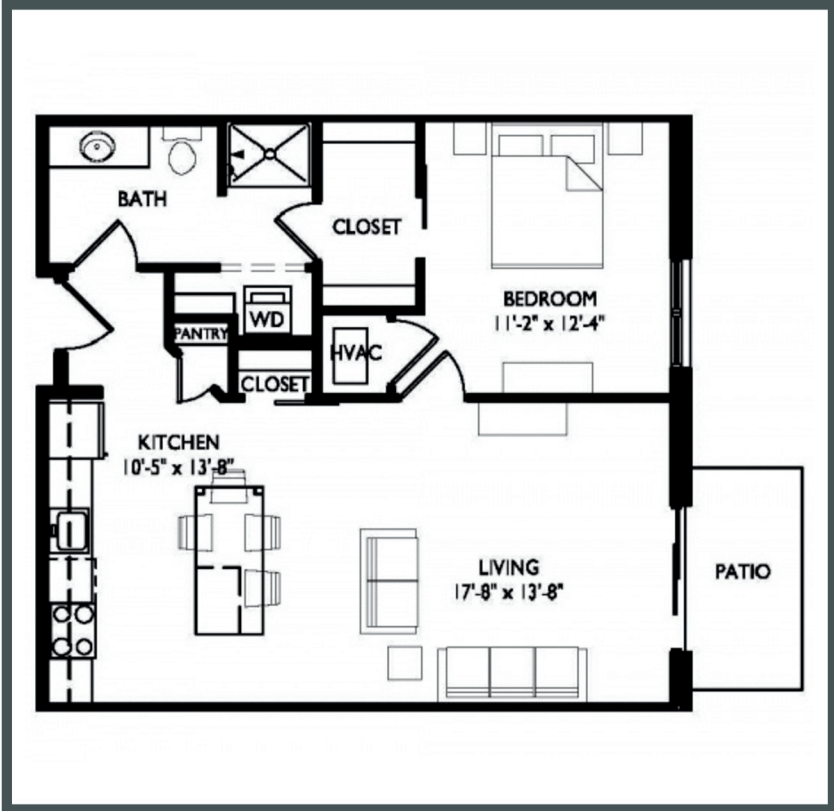

PRIMA

APARTMENTS

Unit E314 - 784 sq ft - 1 Bed / 1 Bath

Monthly Rent: _____

Availability Date: _____

Underground Parking: _____

Notes: _____

AVANTE
PROPERTIES