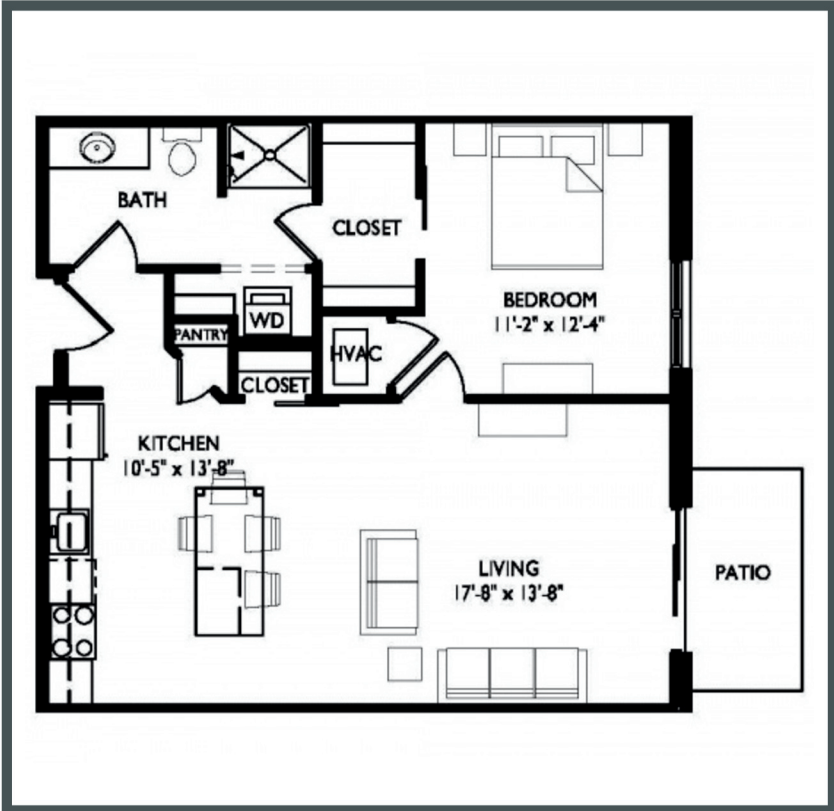

PRIMA

APARTMENTS

Unit E313 - 784 sq ft - 1 Bed / 1 Bath

Monthly Rent: _____

Availability Date: _____

Underground Parking: _____

Notes: _____

AVANTE
PROPERTIES