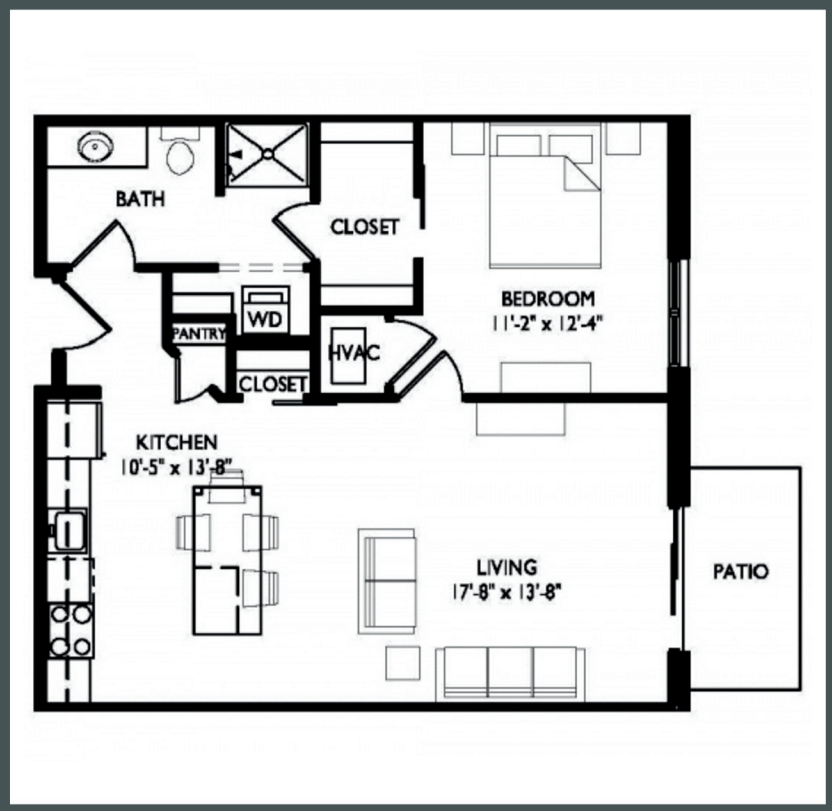

## APARTMENTS

Unit E312 - 784 sq ft - 1 Bed / 1 Bath

Monthly Rent: \_\_\_\_\_

Availability Date: \_\_\_\_\_

Underground Parking: \_\_\_\_\_

Notes: \_\_\_\_\_

\_\_\_\_\_

\_\_\_\_\_