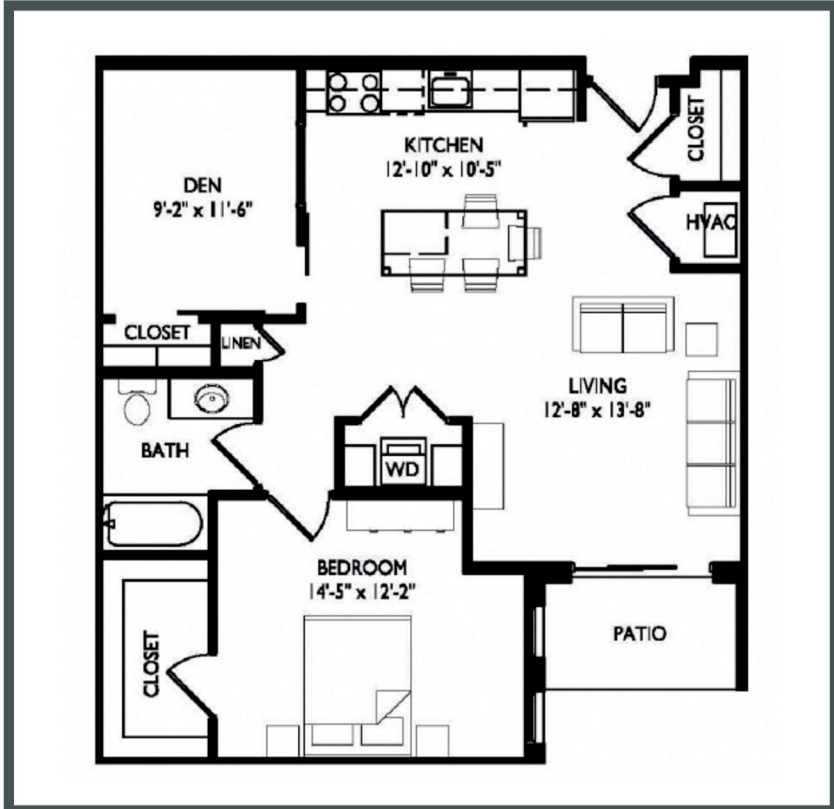

PRIMA

APARTMENTS

Unit E311 - 914 sq ft - 1 Bed + Den

Monthly Rent: _____

Availability Date: _____

Underground Parking: _____

Notes: _____

AVANTE
PROPERTIES