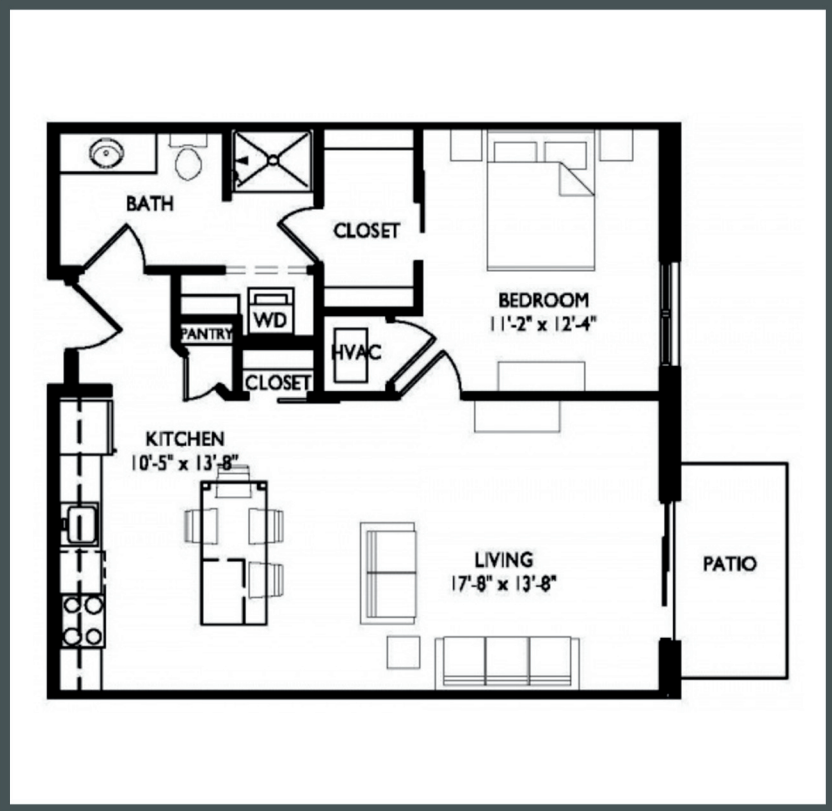

PRIMA

APARTMENTS

Unit E303 - 784 sq ft - 1 Bed / 1 Bath

Monthly Rent: _____

Availability Date: _____

Underground Parking: _____

Notes: _____

AVANTE
PROPERTIES