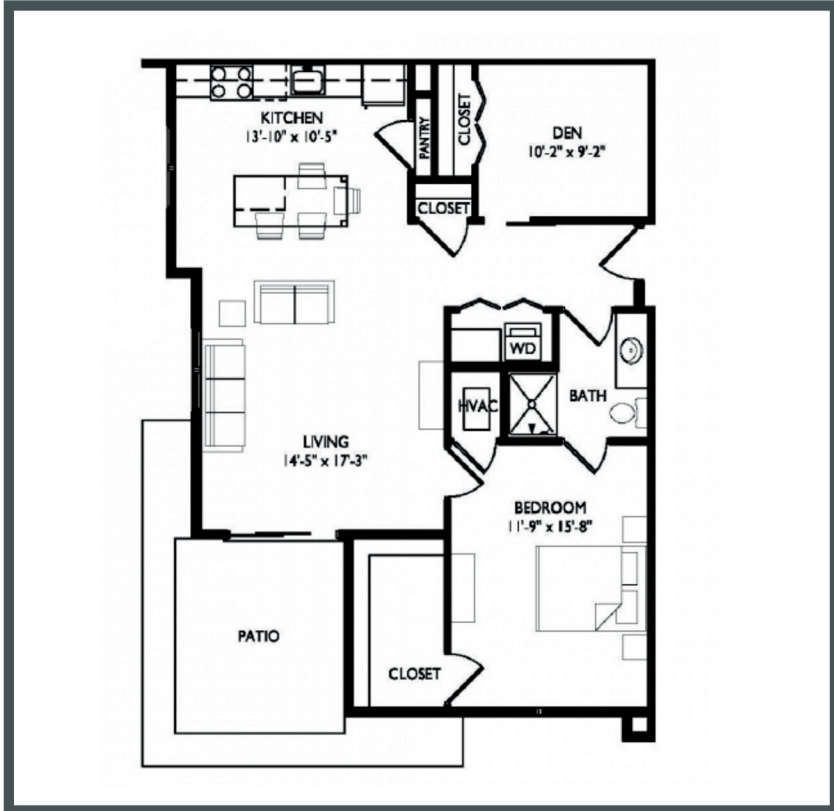

PRIMA

APARTMENTS

Unit E302 - 964 sq ft - 1 Bed + Den

Monthly Rent: _____

Availability Date: _____

Underground Parking: _____

Notes: _____

AVANTE
PROPERTIES