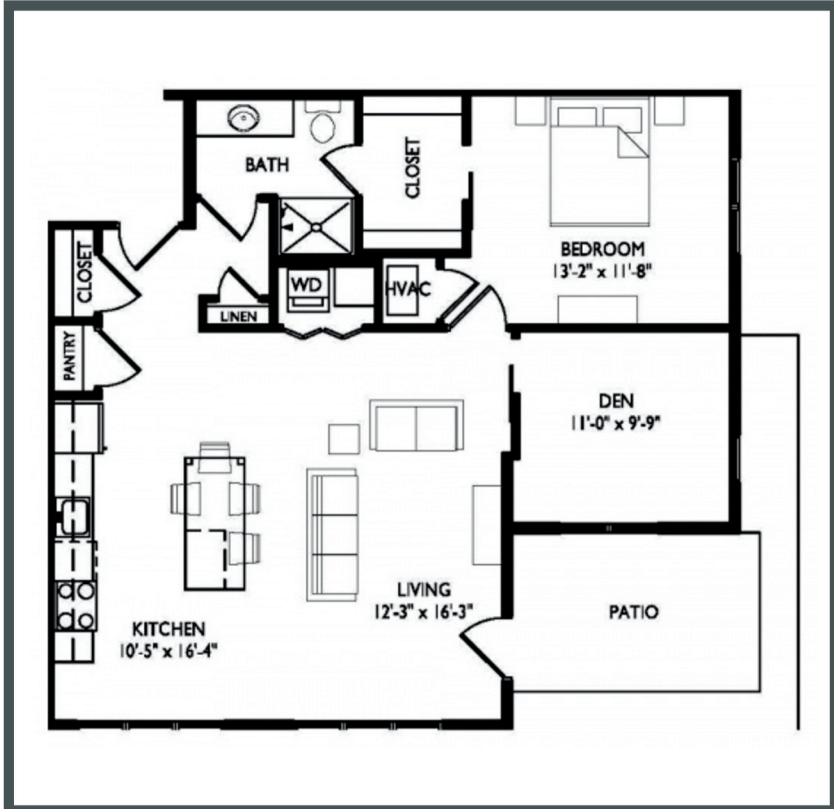

PRIMA

APARTMENTS

Unit E301 - 908 sq ft - 1 Bed + Den

Monthly Rent: _____

Availability Date: _____

Underground Parking: _____

Notes: _____

AVANTE
PROPERTIES