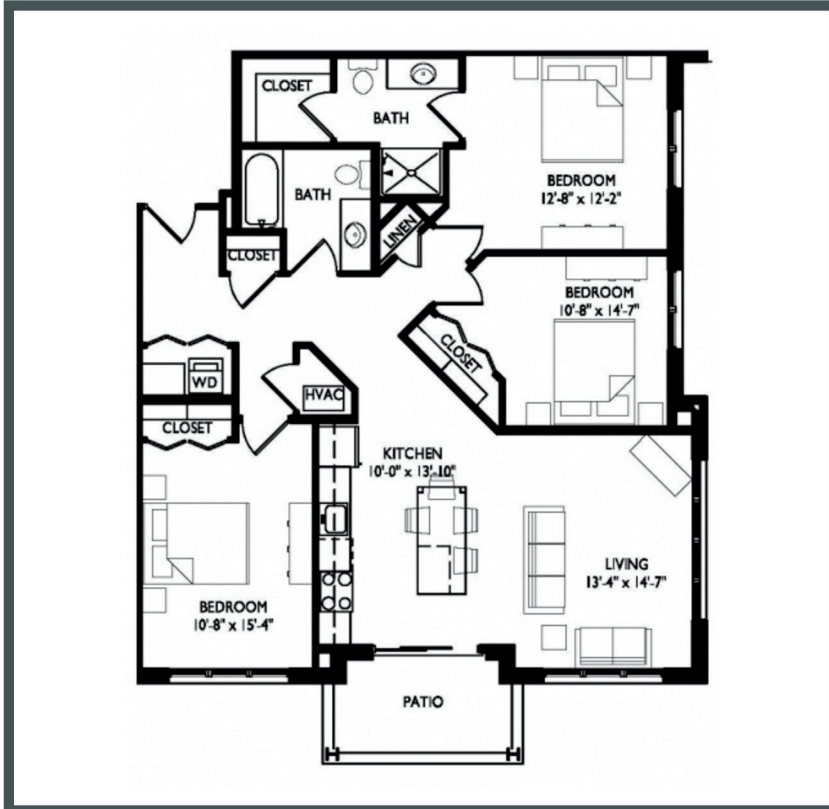

PRIMA

APARTMENTS

Unit E226 - 1,283 sq ft - 3 Bed / 2 Bath

Monthly Rent: _____

Availability Date: _____

Underground Parking: _____

Notes: _____

AVANTE
PROPERTIES