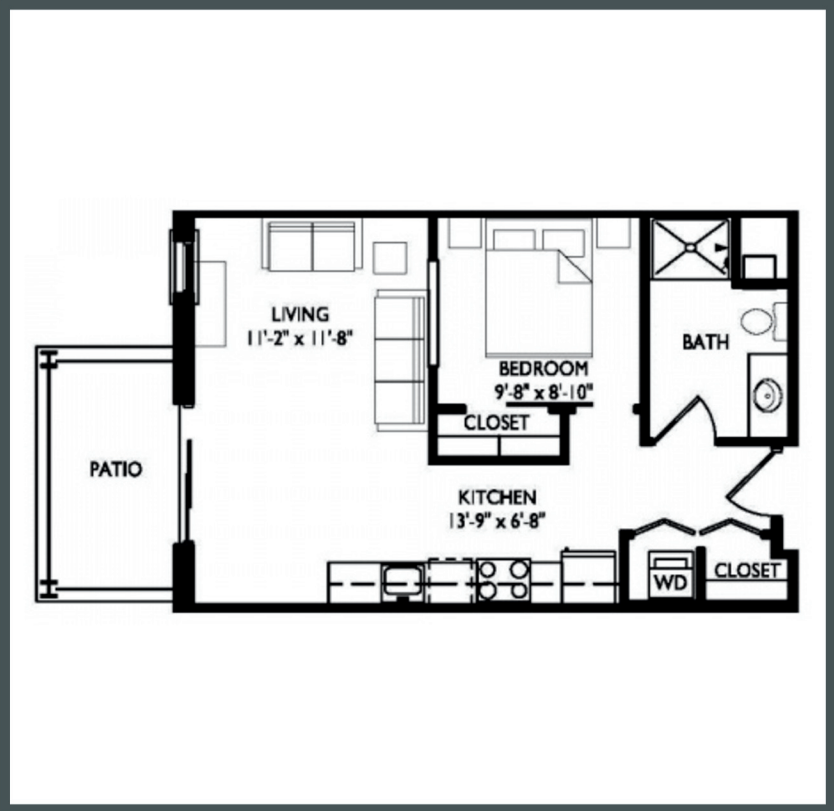

PRIMA

APARTMENTS

Unit E225 - 546 sq ft - Studio

Monthly Rent: _____

Availability Date: _____

Underground Parking: _____

Notes: _____

AVANTE
PROPERTIES