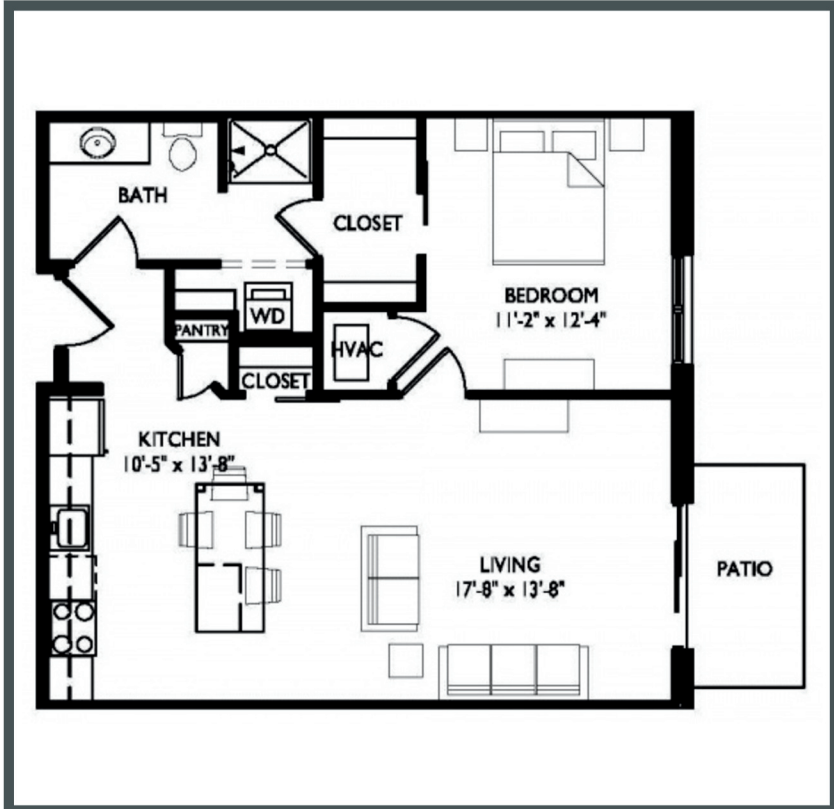

PRIMA

APARTMENTS

Unit E224 - 784 sq ft - 1 Bed / 1 Bath

Monthly Rent: _____

Availability Date: _____

Underground Parking: _____

Notes: _____

AVANTE
PROPERTIES