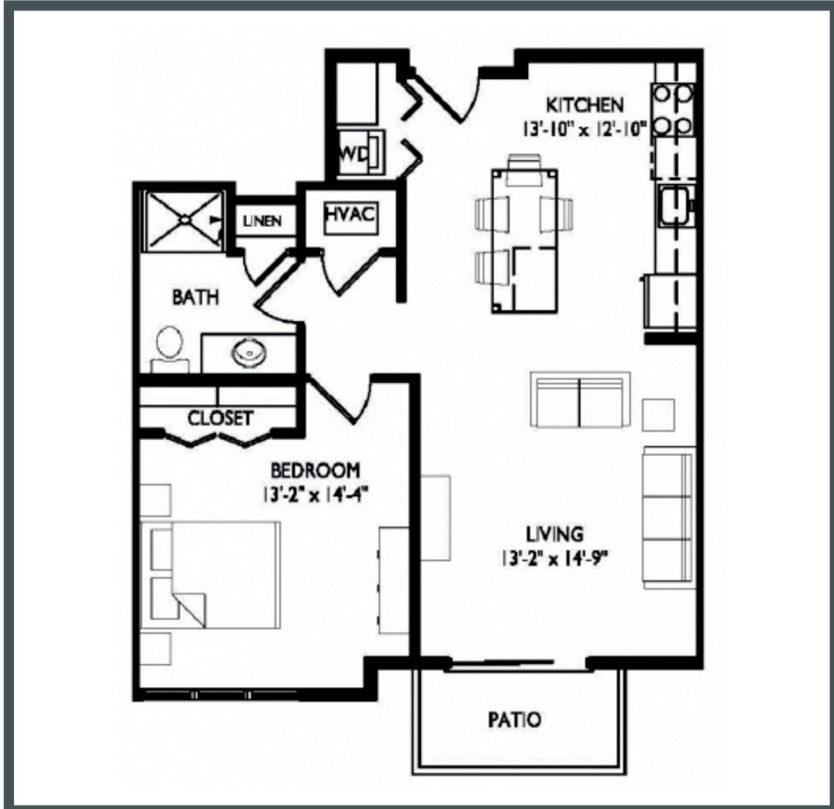

PRIMA

APARTMENTS

Unit E217 - 736 sq ft - 1 Bed / 1 Bath

Monthly Rent: _____

Availability Date: _____

Underground Parking: _____

Notes: _____

AVANTE
PROPERTIES