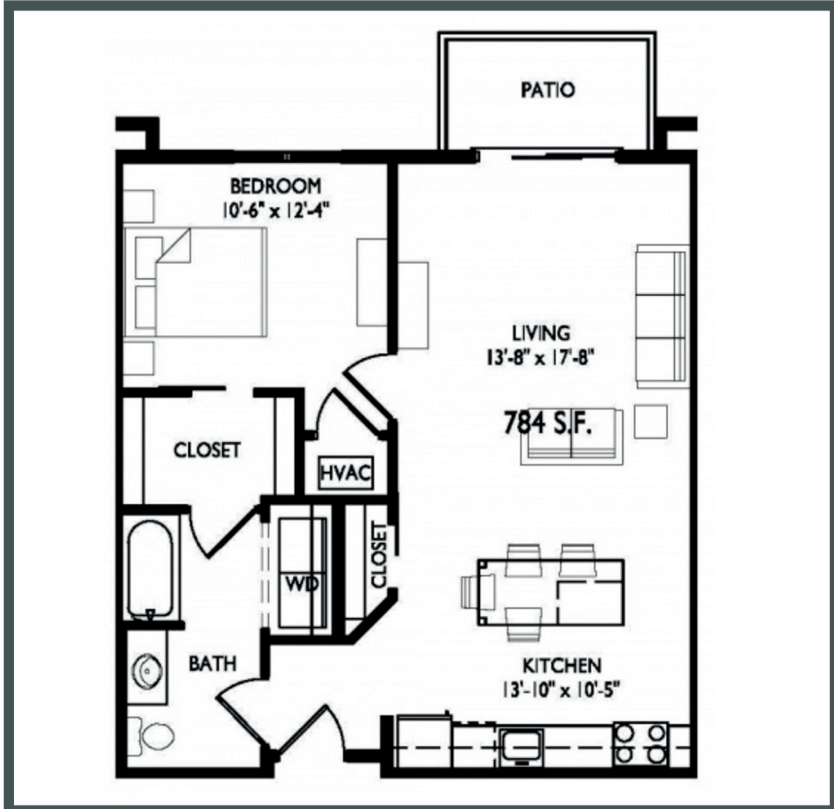

## APARTMENTS

Unit E216 - 784 sq ft - 1 Bed / 1 Bath

Monthly Rent: \_\_\_\_\_

Availability Date: \_\_\_\_\_

Underground Parking: \_\_\_\_\_

Notes: \_\_\_\_\_

\_\_\_\_\_

\_\_\_\_\_