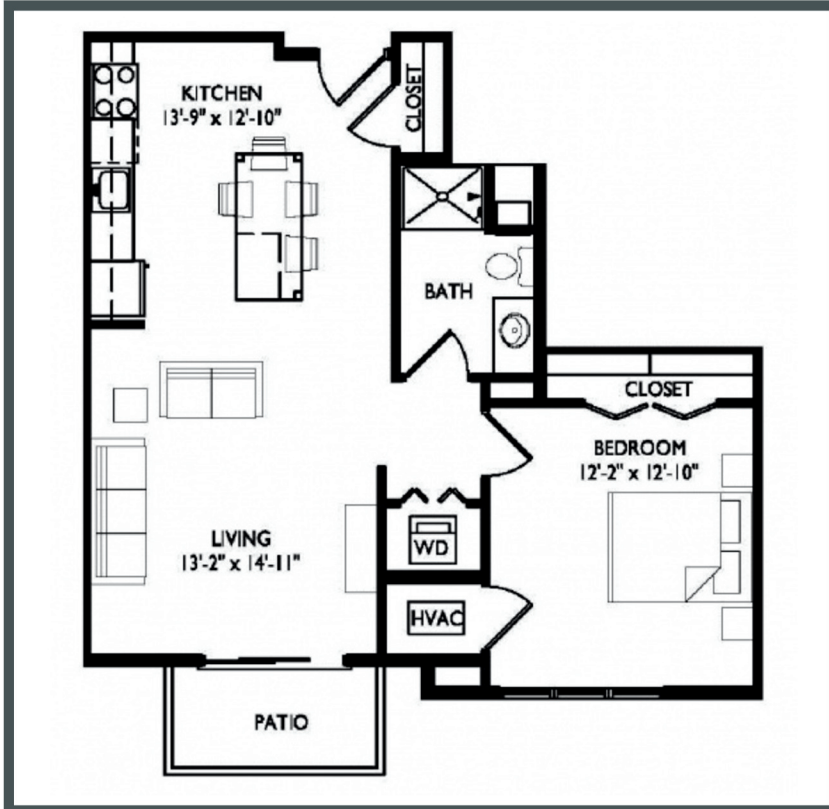

PRIMA

APARTMENTS

Unit E215 - 764 sq ft - 1 Bed / 1 Bath

Monthly Rent: _____

Availability Date: _____

Underground Parking: _____

Notes: _____

AVANTE
PROPERTIES