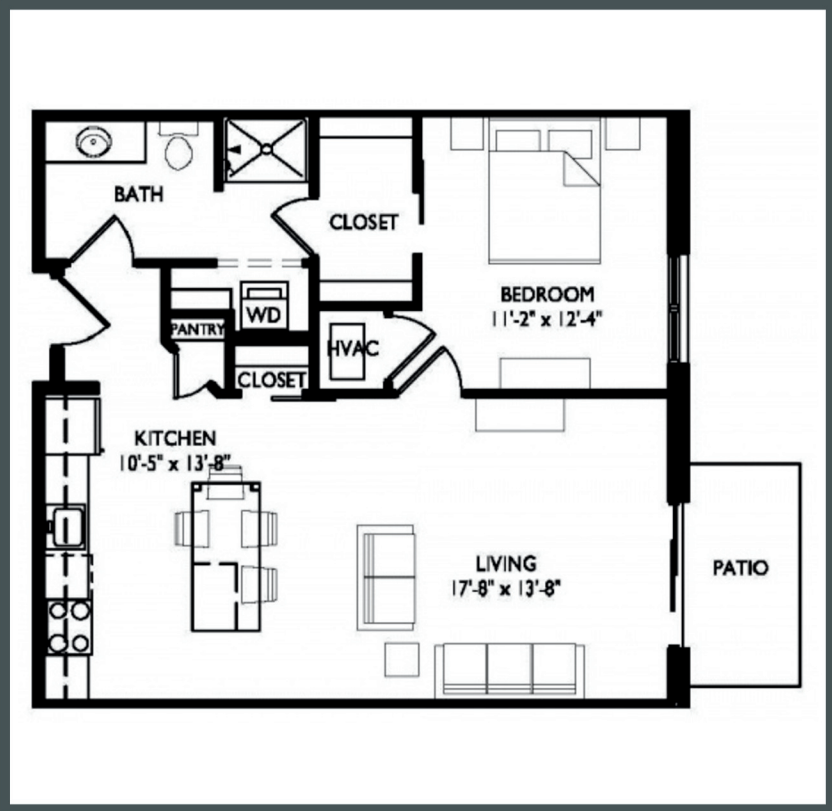

PRIMA

APARTMENTS

Unit E213 - 784 sq ft - 1 Bed / 1 Bath

Monthly Rent: _____

Availability Date: _____

Underground Parking: _____

Notes: _____

AVANTE
PROPERTIES