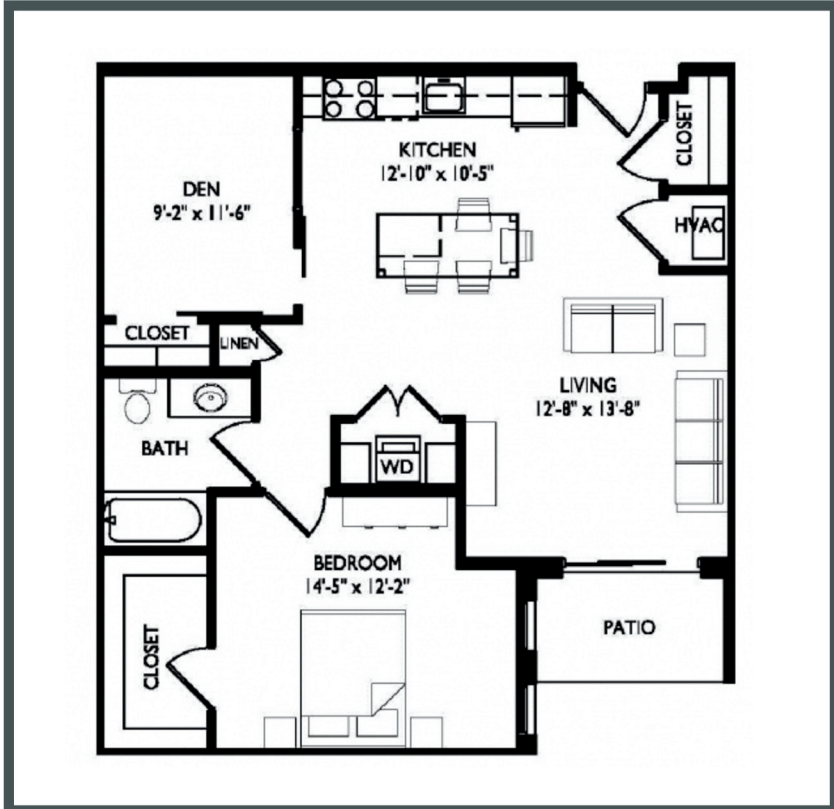

PRIMA

APARTMENTS

Unit E211 - 914 sq ft - 1 Bed + Den

Monthly Rent: _____

Availability Date: _____

Underground Parking: _____

Notes: _____

AVANTE
PROPERTIES